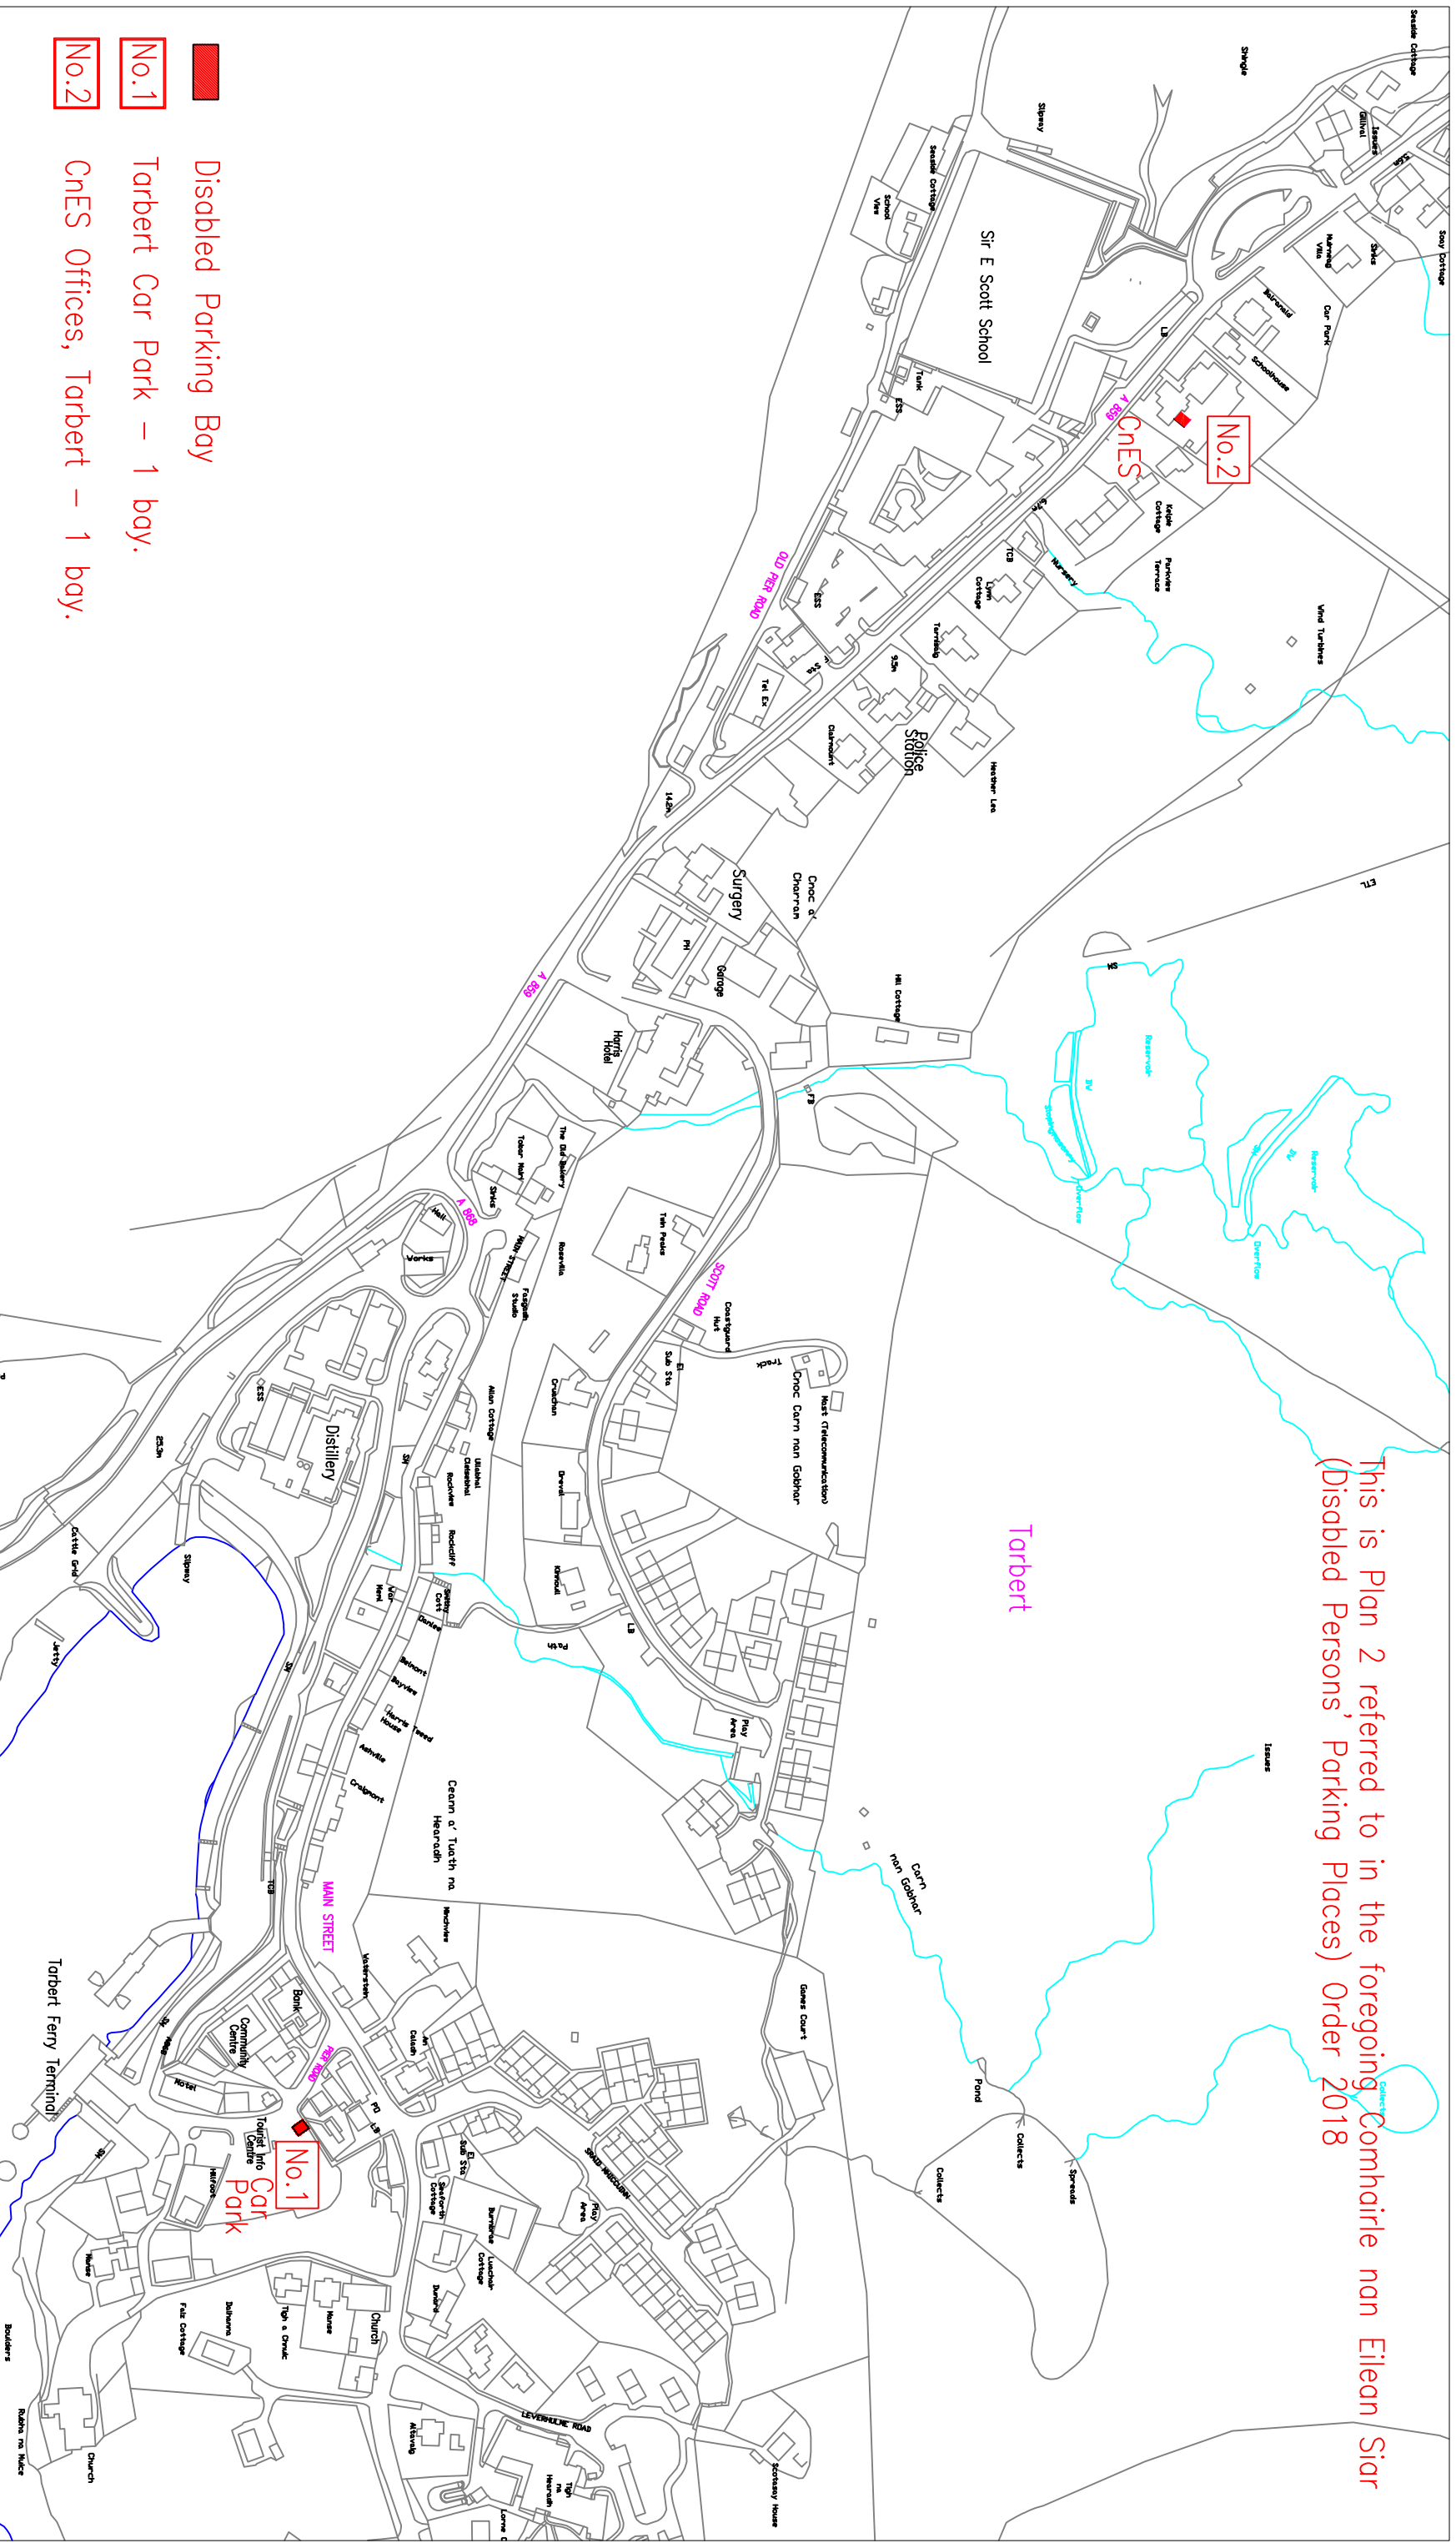

This is Plan 2 referred to in the foregoing Comhairle nan Eilean Siar (Disabled Persons' Parking Places) Order 2018

- No.1 Disabled Parking Bay
- No.1 Tarbert Car Park – 1 bay.
- No.2 CnES Offices, Tarbert – 1 bay.

DRAWING No. 19(8A 48) 01