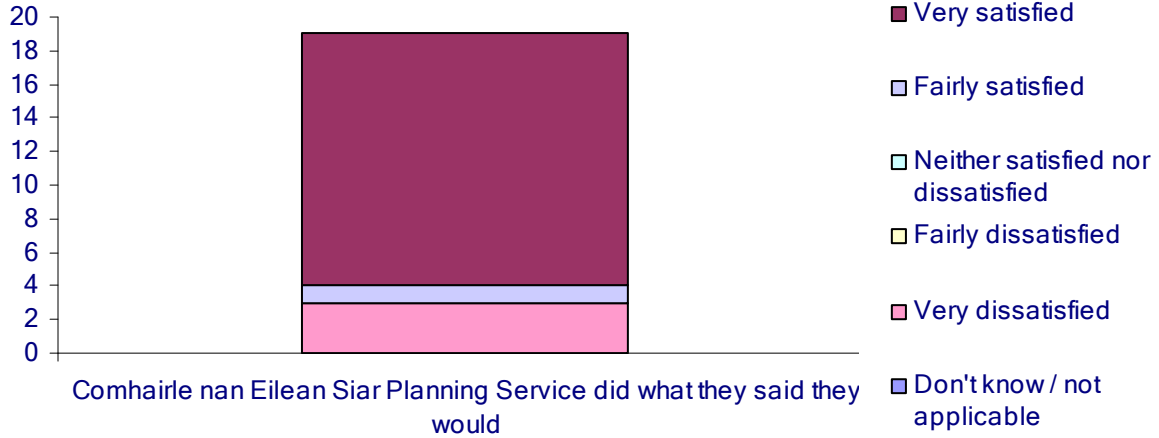

Planning Service (Customer Satisfaction)

April 2012 to March 2013

How satisfied or dissatisfied were you with...

Did you have any problems when dealing with Comhairle nan Eilean Siar Planning Service ?

How satisfied or dissatisfied were you with...

Planning Service (Customer Satisfaction) April 2012 to March 2013

How satisfied or dissatisfied were you with...

How satisfied or dissatisfied were you with...

And finally, how satisfied or dissatisfied were you with...