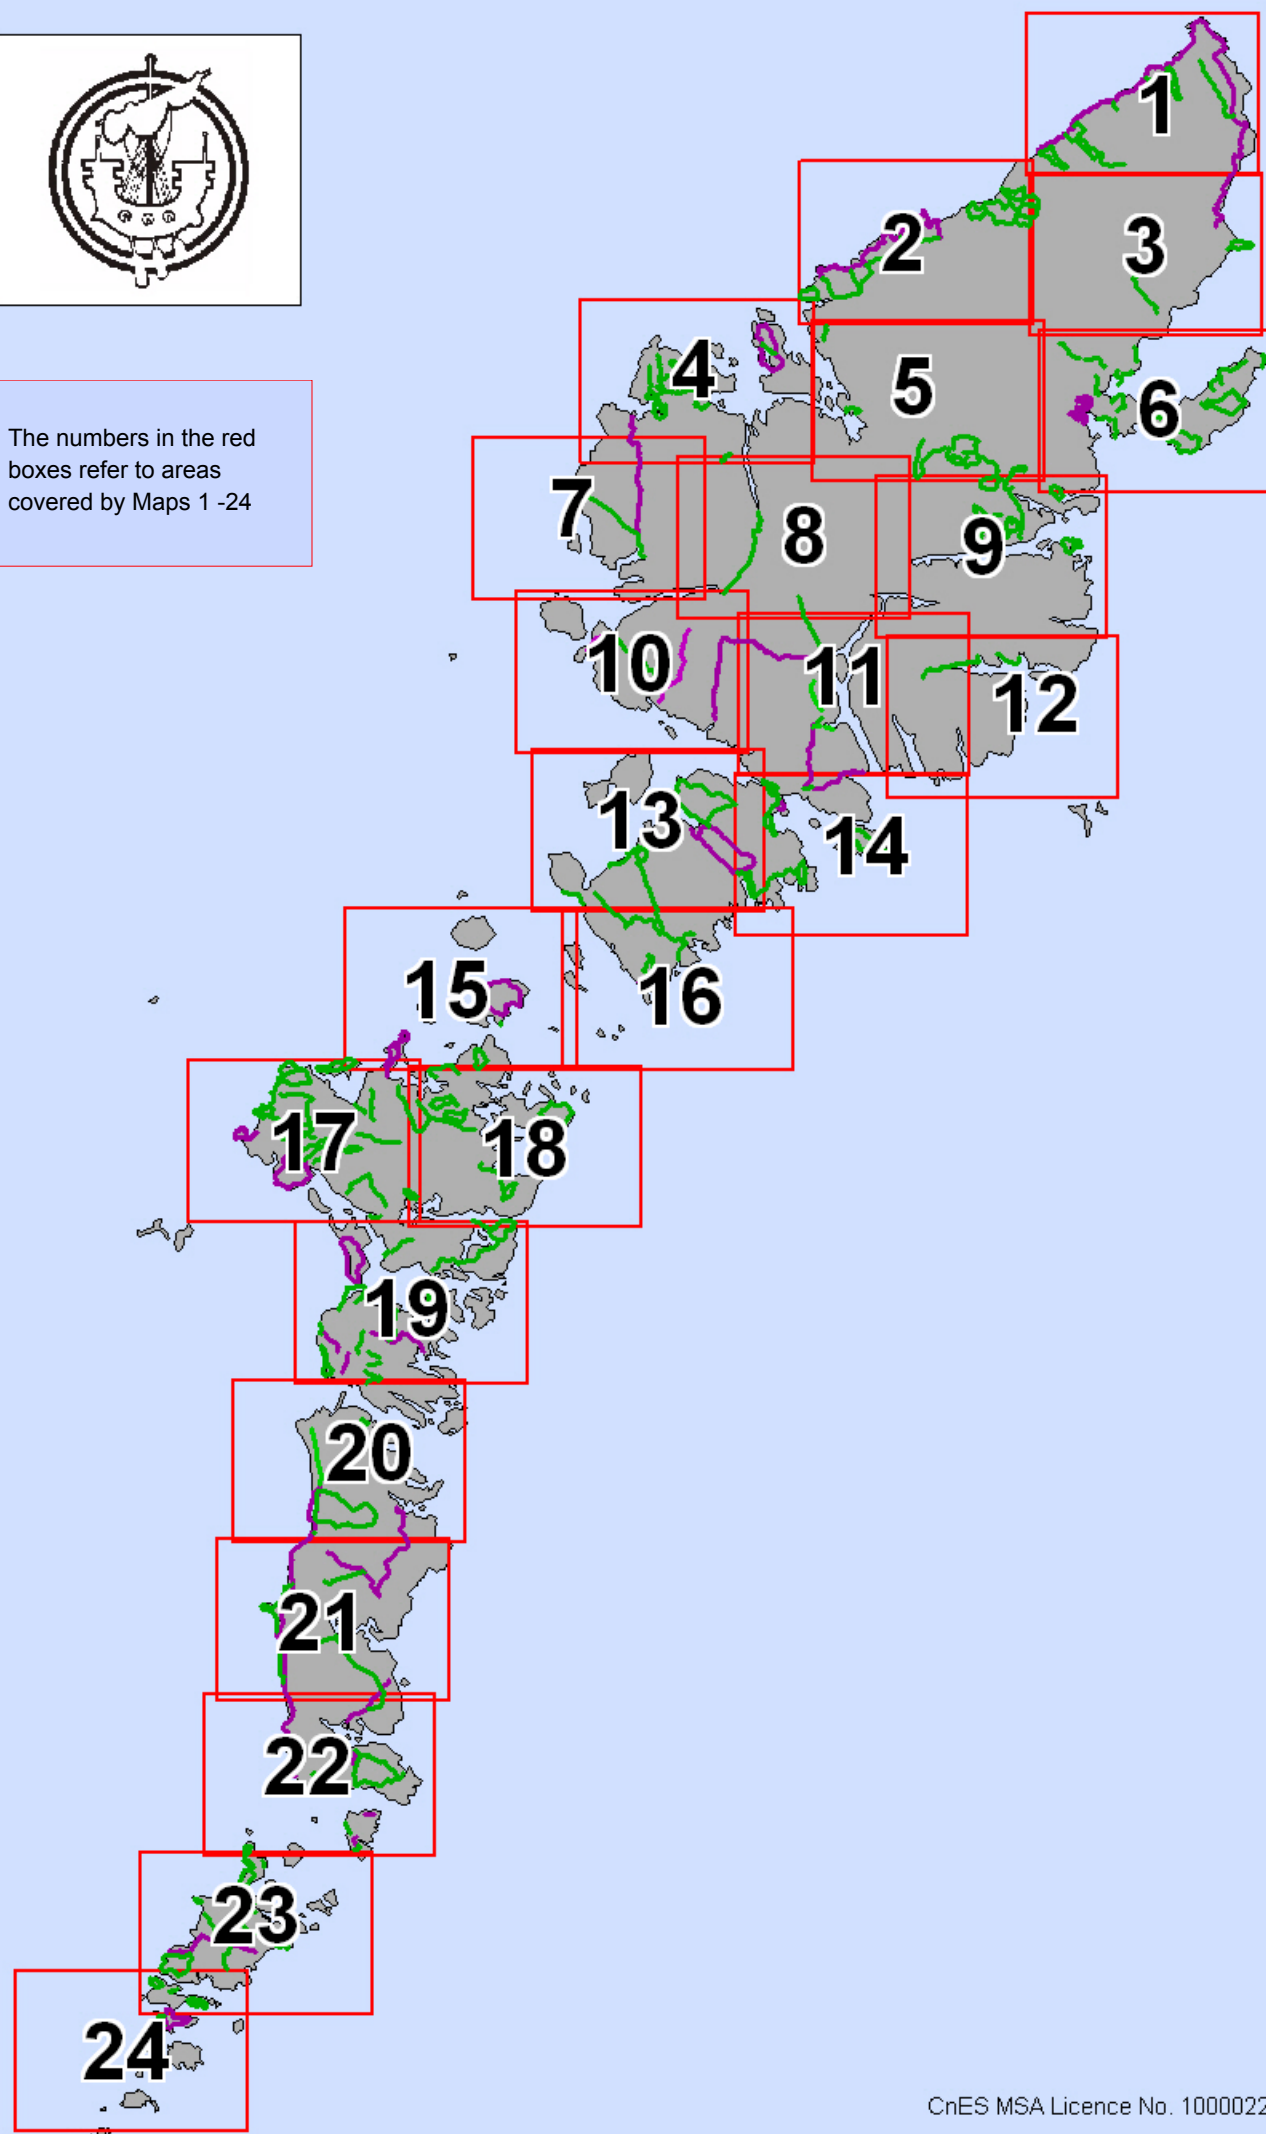

The numbers in the red boxes refer to areas covered by Maps 1 -24

CnES MSA Licence No. 10000229865

# Outer Hebrides

## Core Paths Plan

# Maps