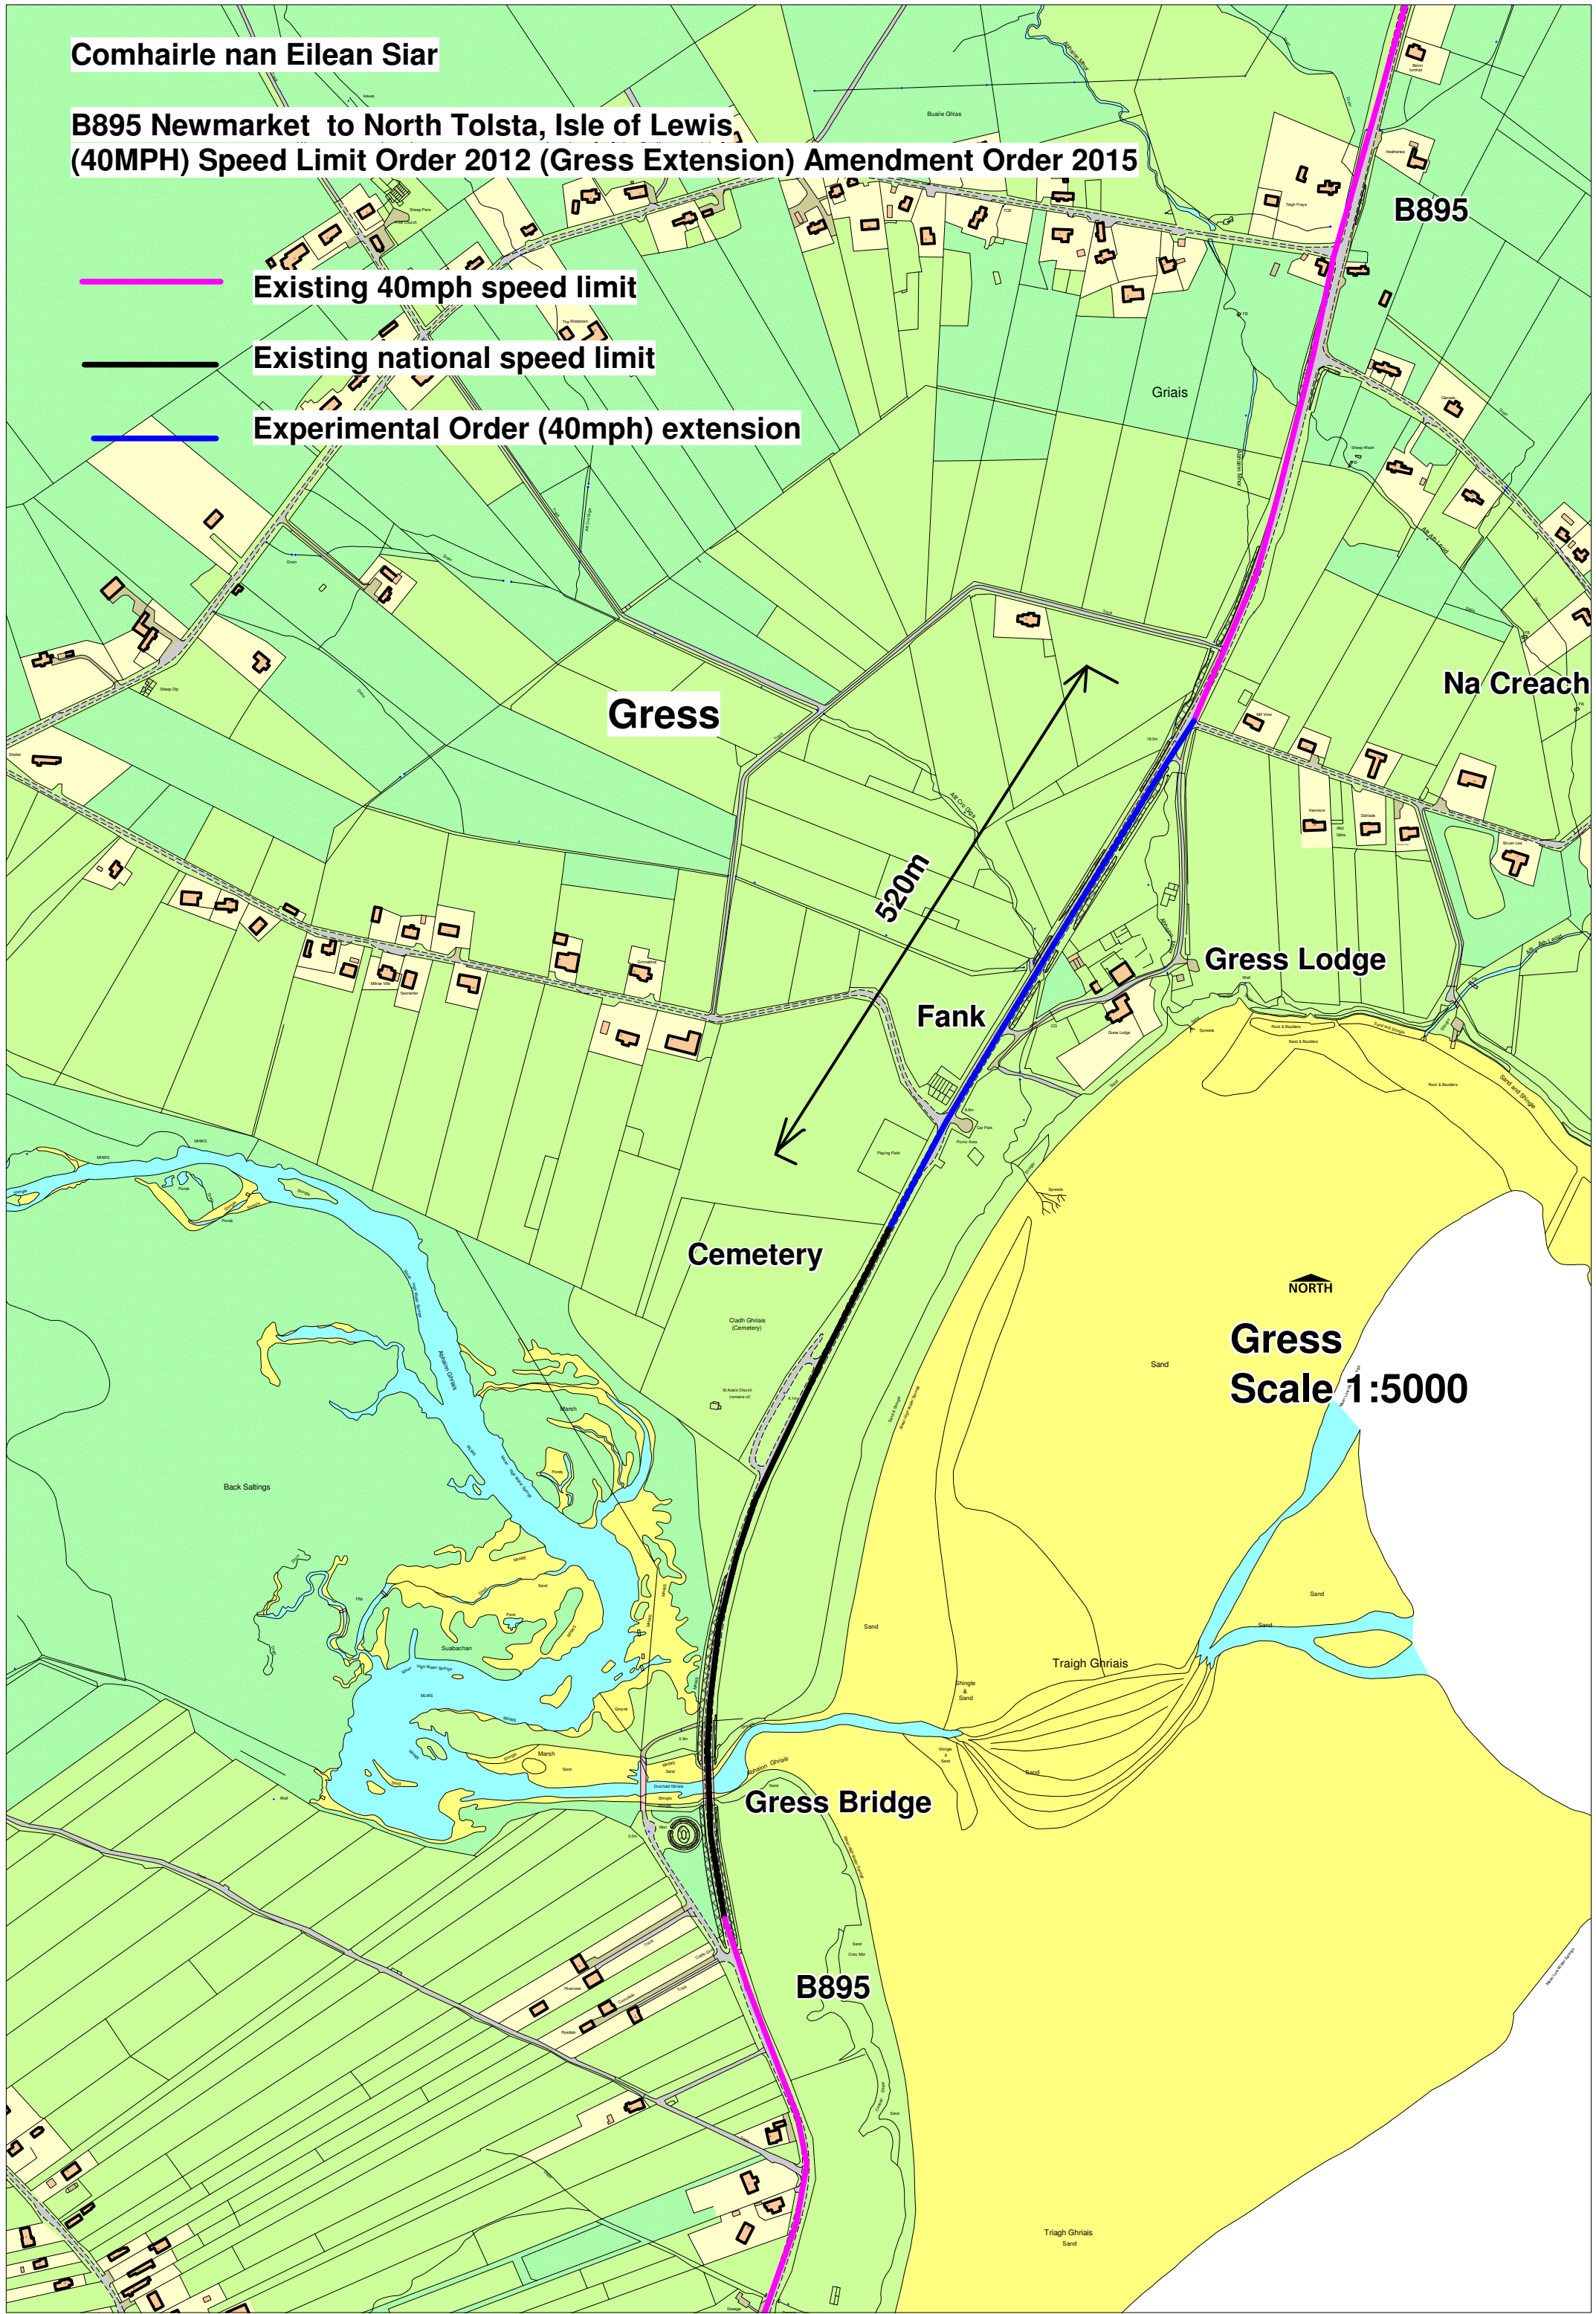

Comhairle nan Eilean Siar

**B895 Newmarket to North Tolsta, Isle of Lewis,
(40MPH) Speed Limit Order 2012 (Gress Extension) Amendment Order 2015**

-  Existing 40mph speed limit
-  Existing national speed limit
-  Experimental Order (40mph) extension

B895

Na Creach

Gress

520m

Gress Lodge

Fank

Cemetery

NORTH

Gress
Scale 1:5000

Gress Bridge

B895

Triagh Ghrais
Sand