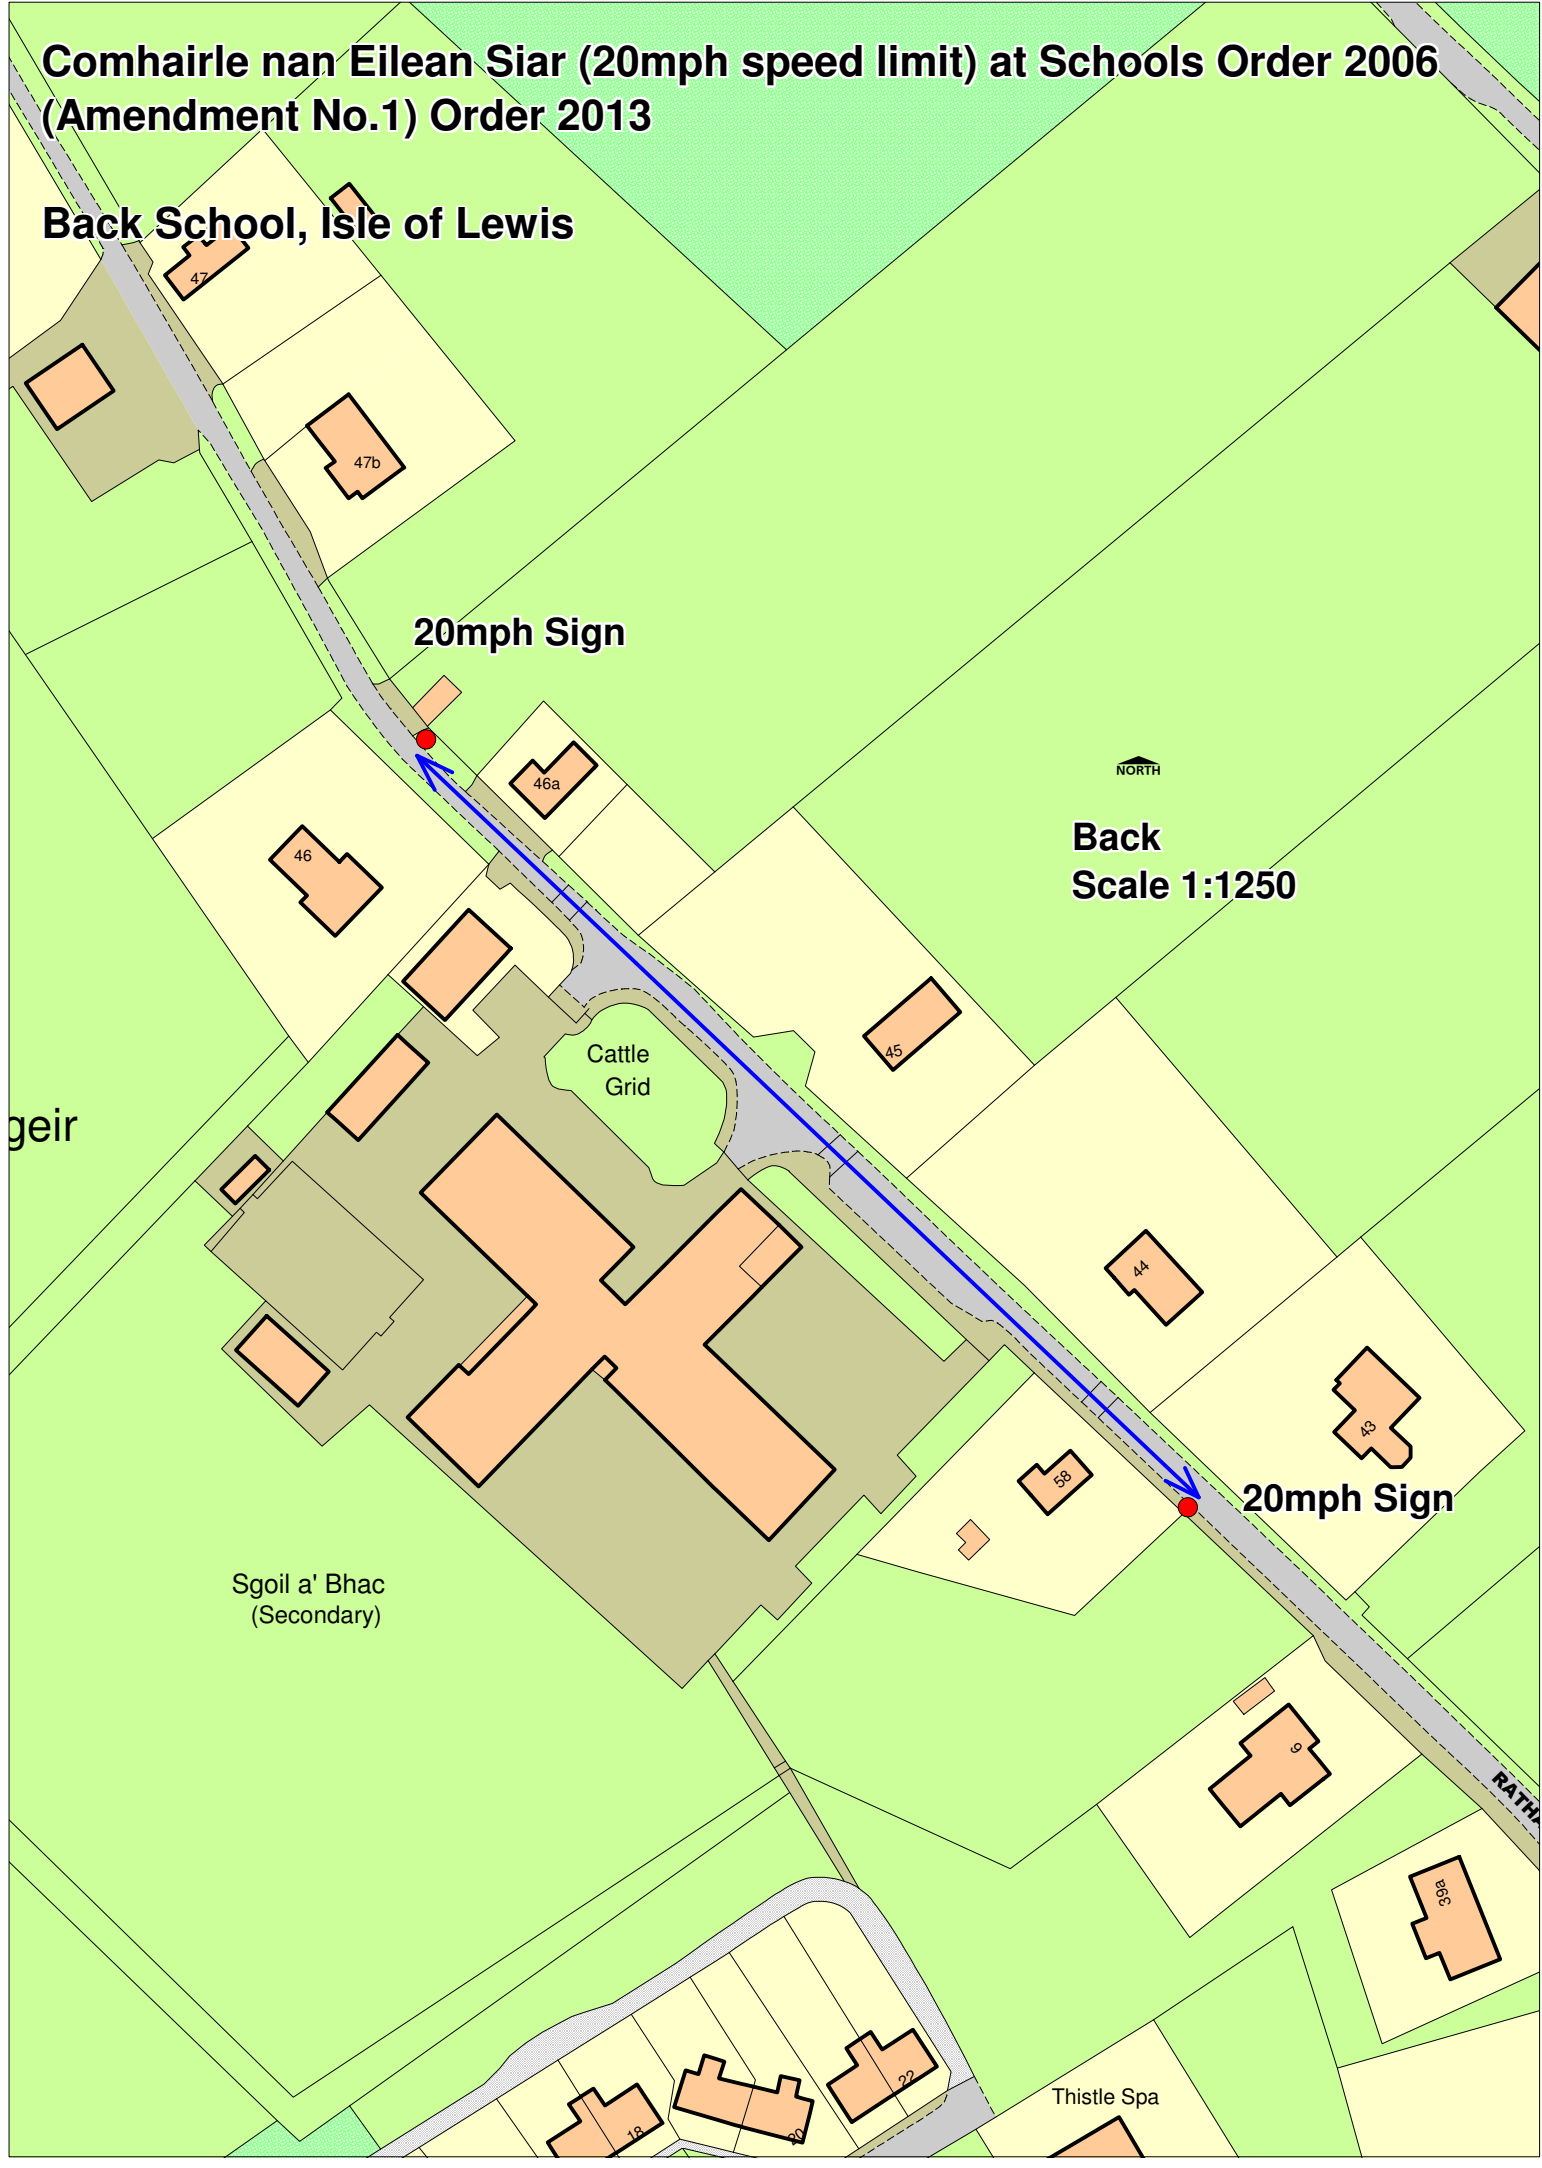

**Comhairle nan Eilean Siar (20mph speed limit) at Schools Order 2006
(Amendment No.1) Order 2013**

Back School, Isle of Lewis

20mph Sign

NORTH

**Back
Scale 1:1250**

Cattle
Grid

geir

20mph Sign

Sgoil a' Bhac
(Secondary)

Thistle Spa

RATH