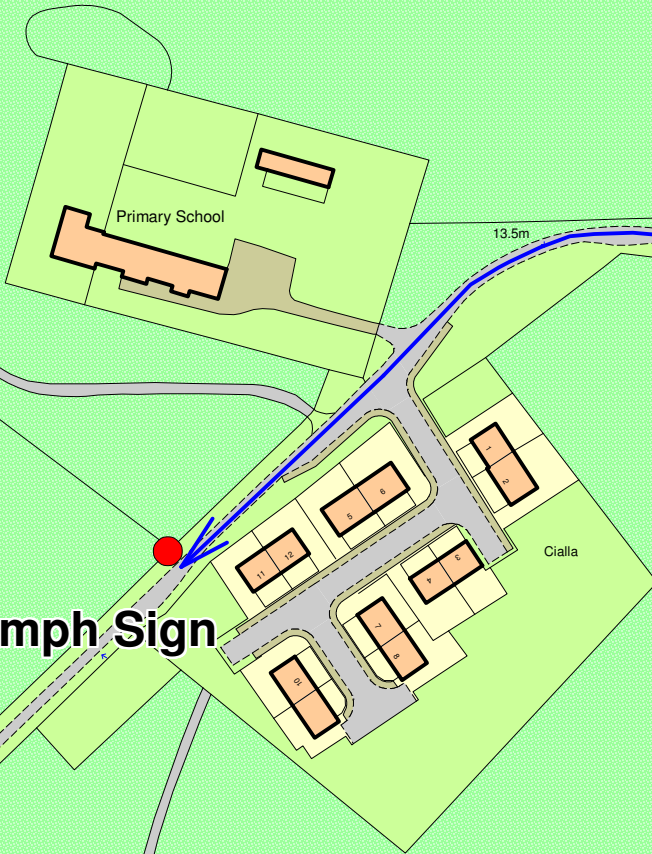

Comhairle nan Eilean Siar (20mph speed limit) at Schools Order 2006 (Amendment No.1) Order 2013

Eoligarry School, Barra

Bealach an Da Bheinn

Sand

Eolaigearraidh

20mph Sign

13.5m

23.6m

20.2m

NORTH

Eoligarry
Scale 1:2000

20mph Sign

Track

Cnoc Chiall

Track