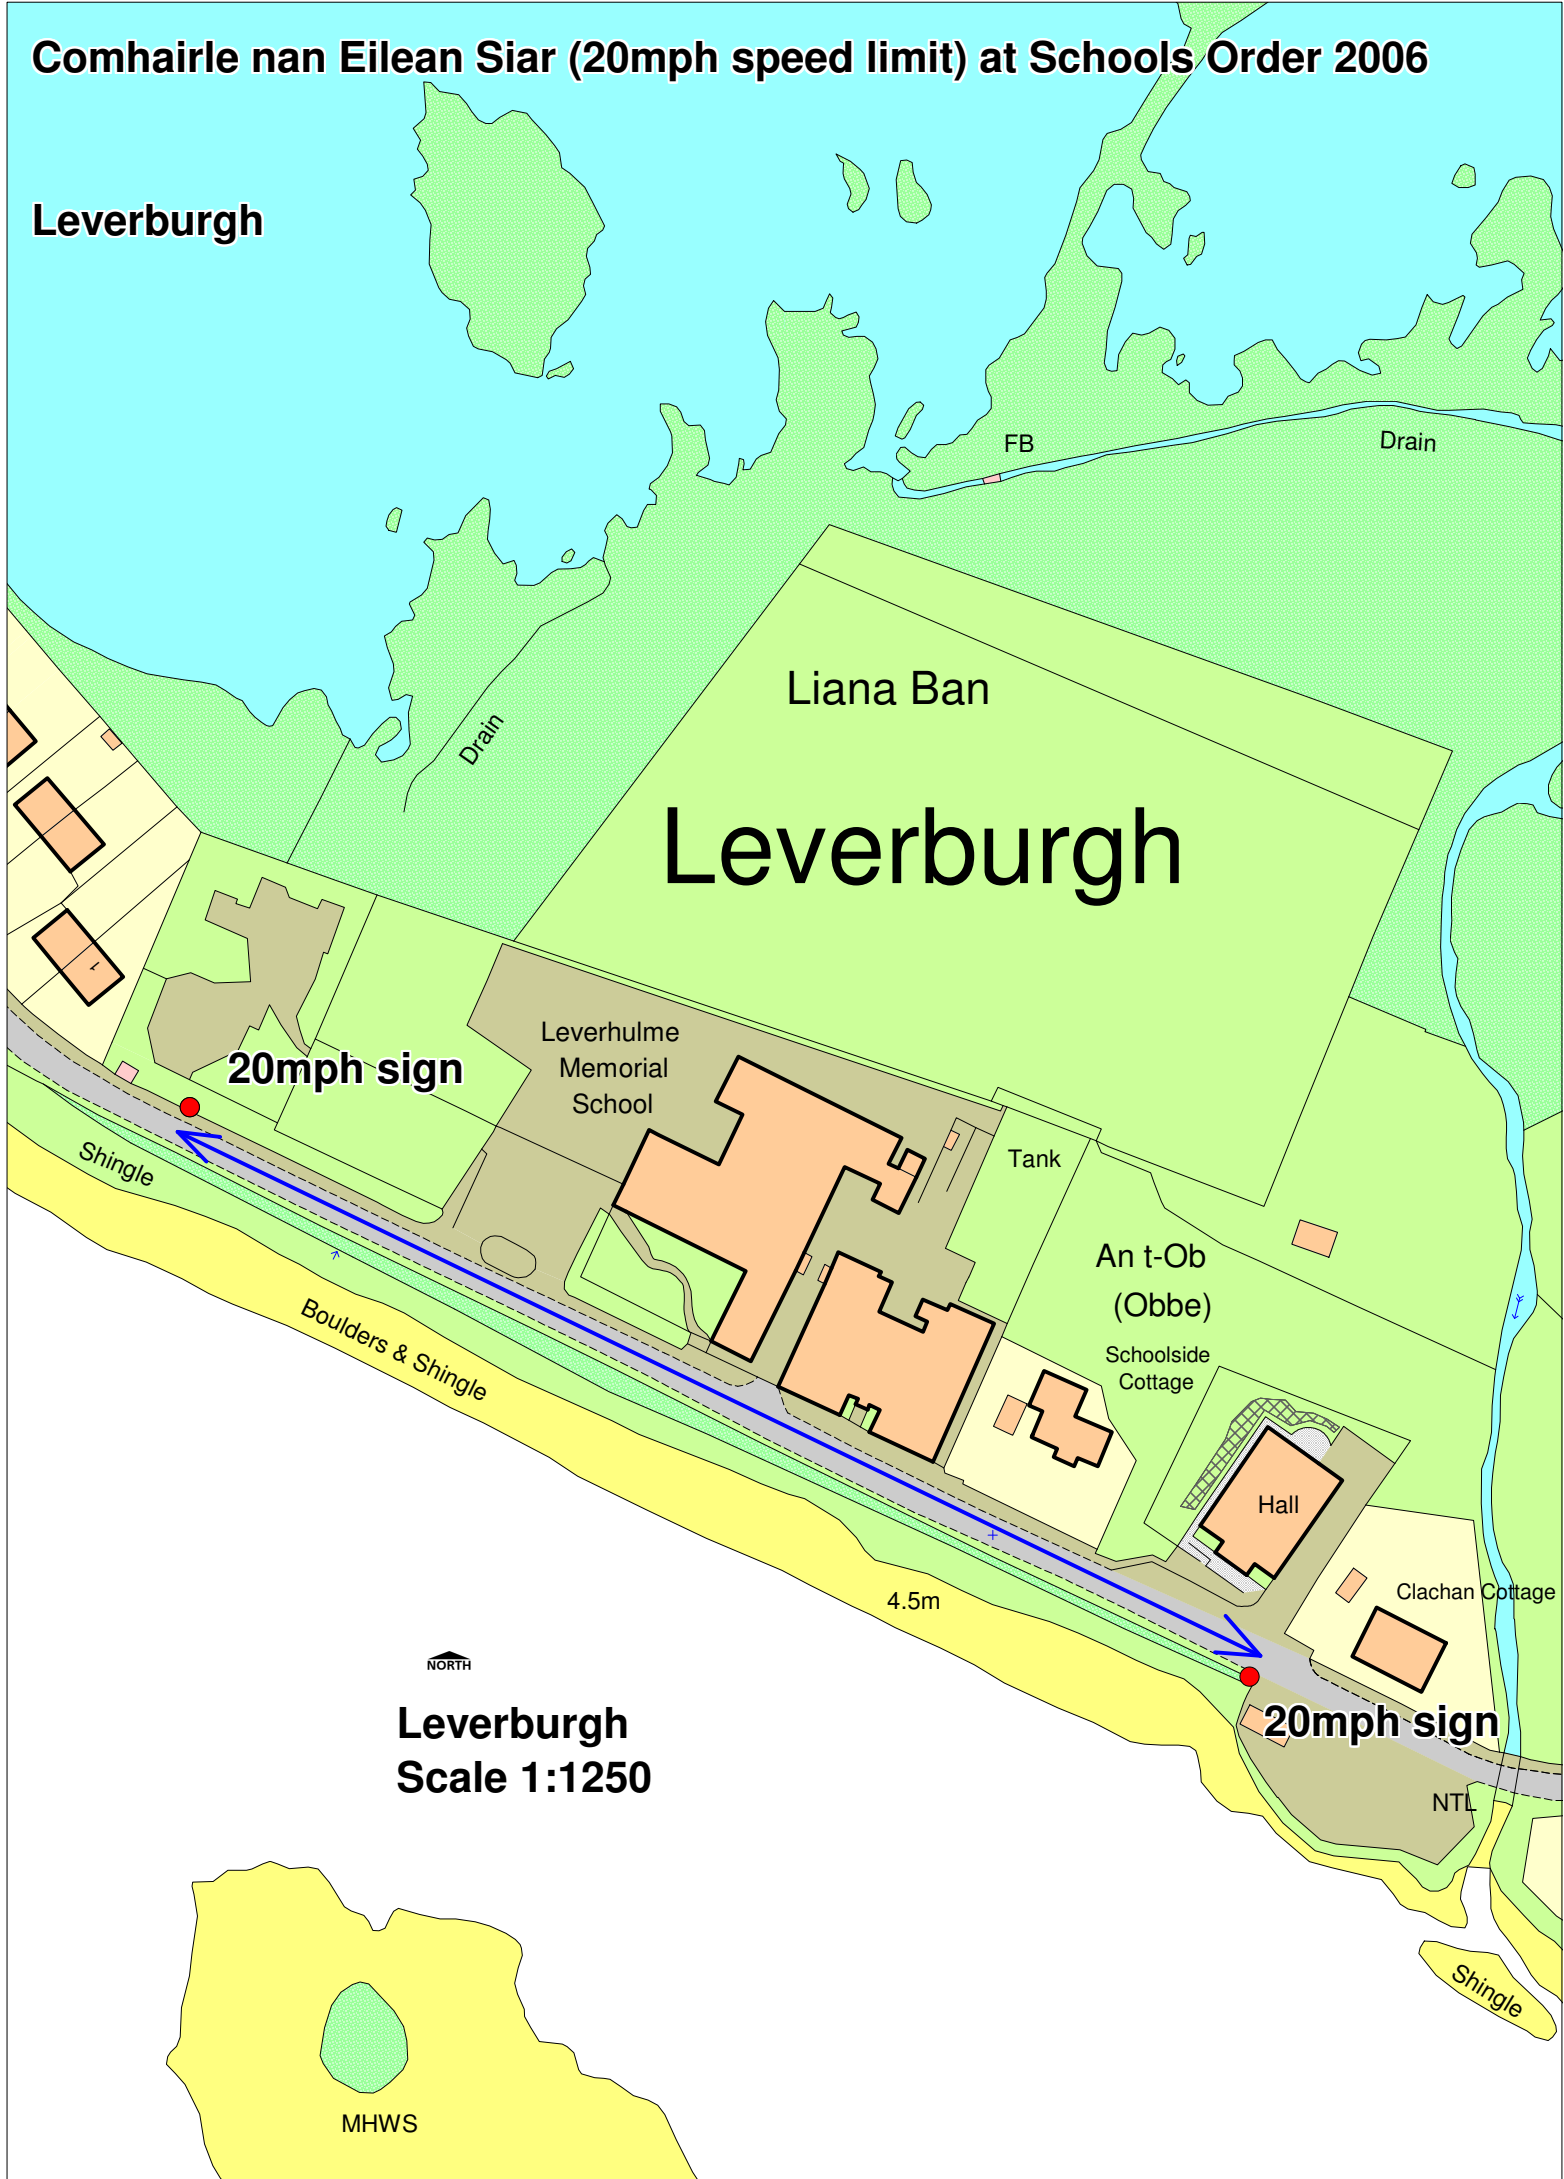

Comhairle nan Eilean Siar (20mph speed limit) at Schools Order 2006

Leverburgh

Liana Ban
Leverburgh

20mph sign

20mph sign

Leverburgh
Scale 1:1250

NORTH

MHWS