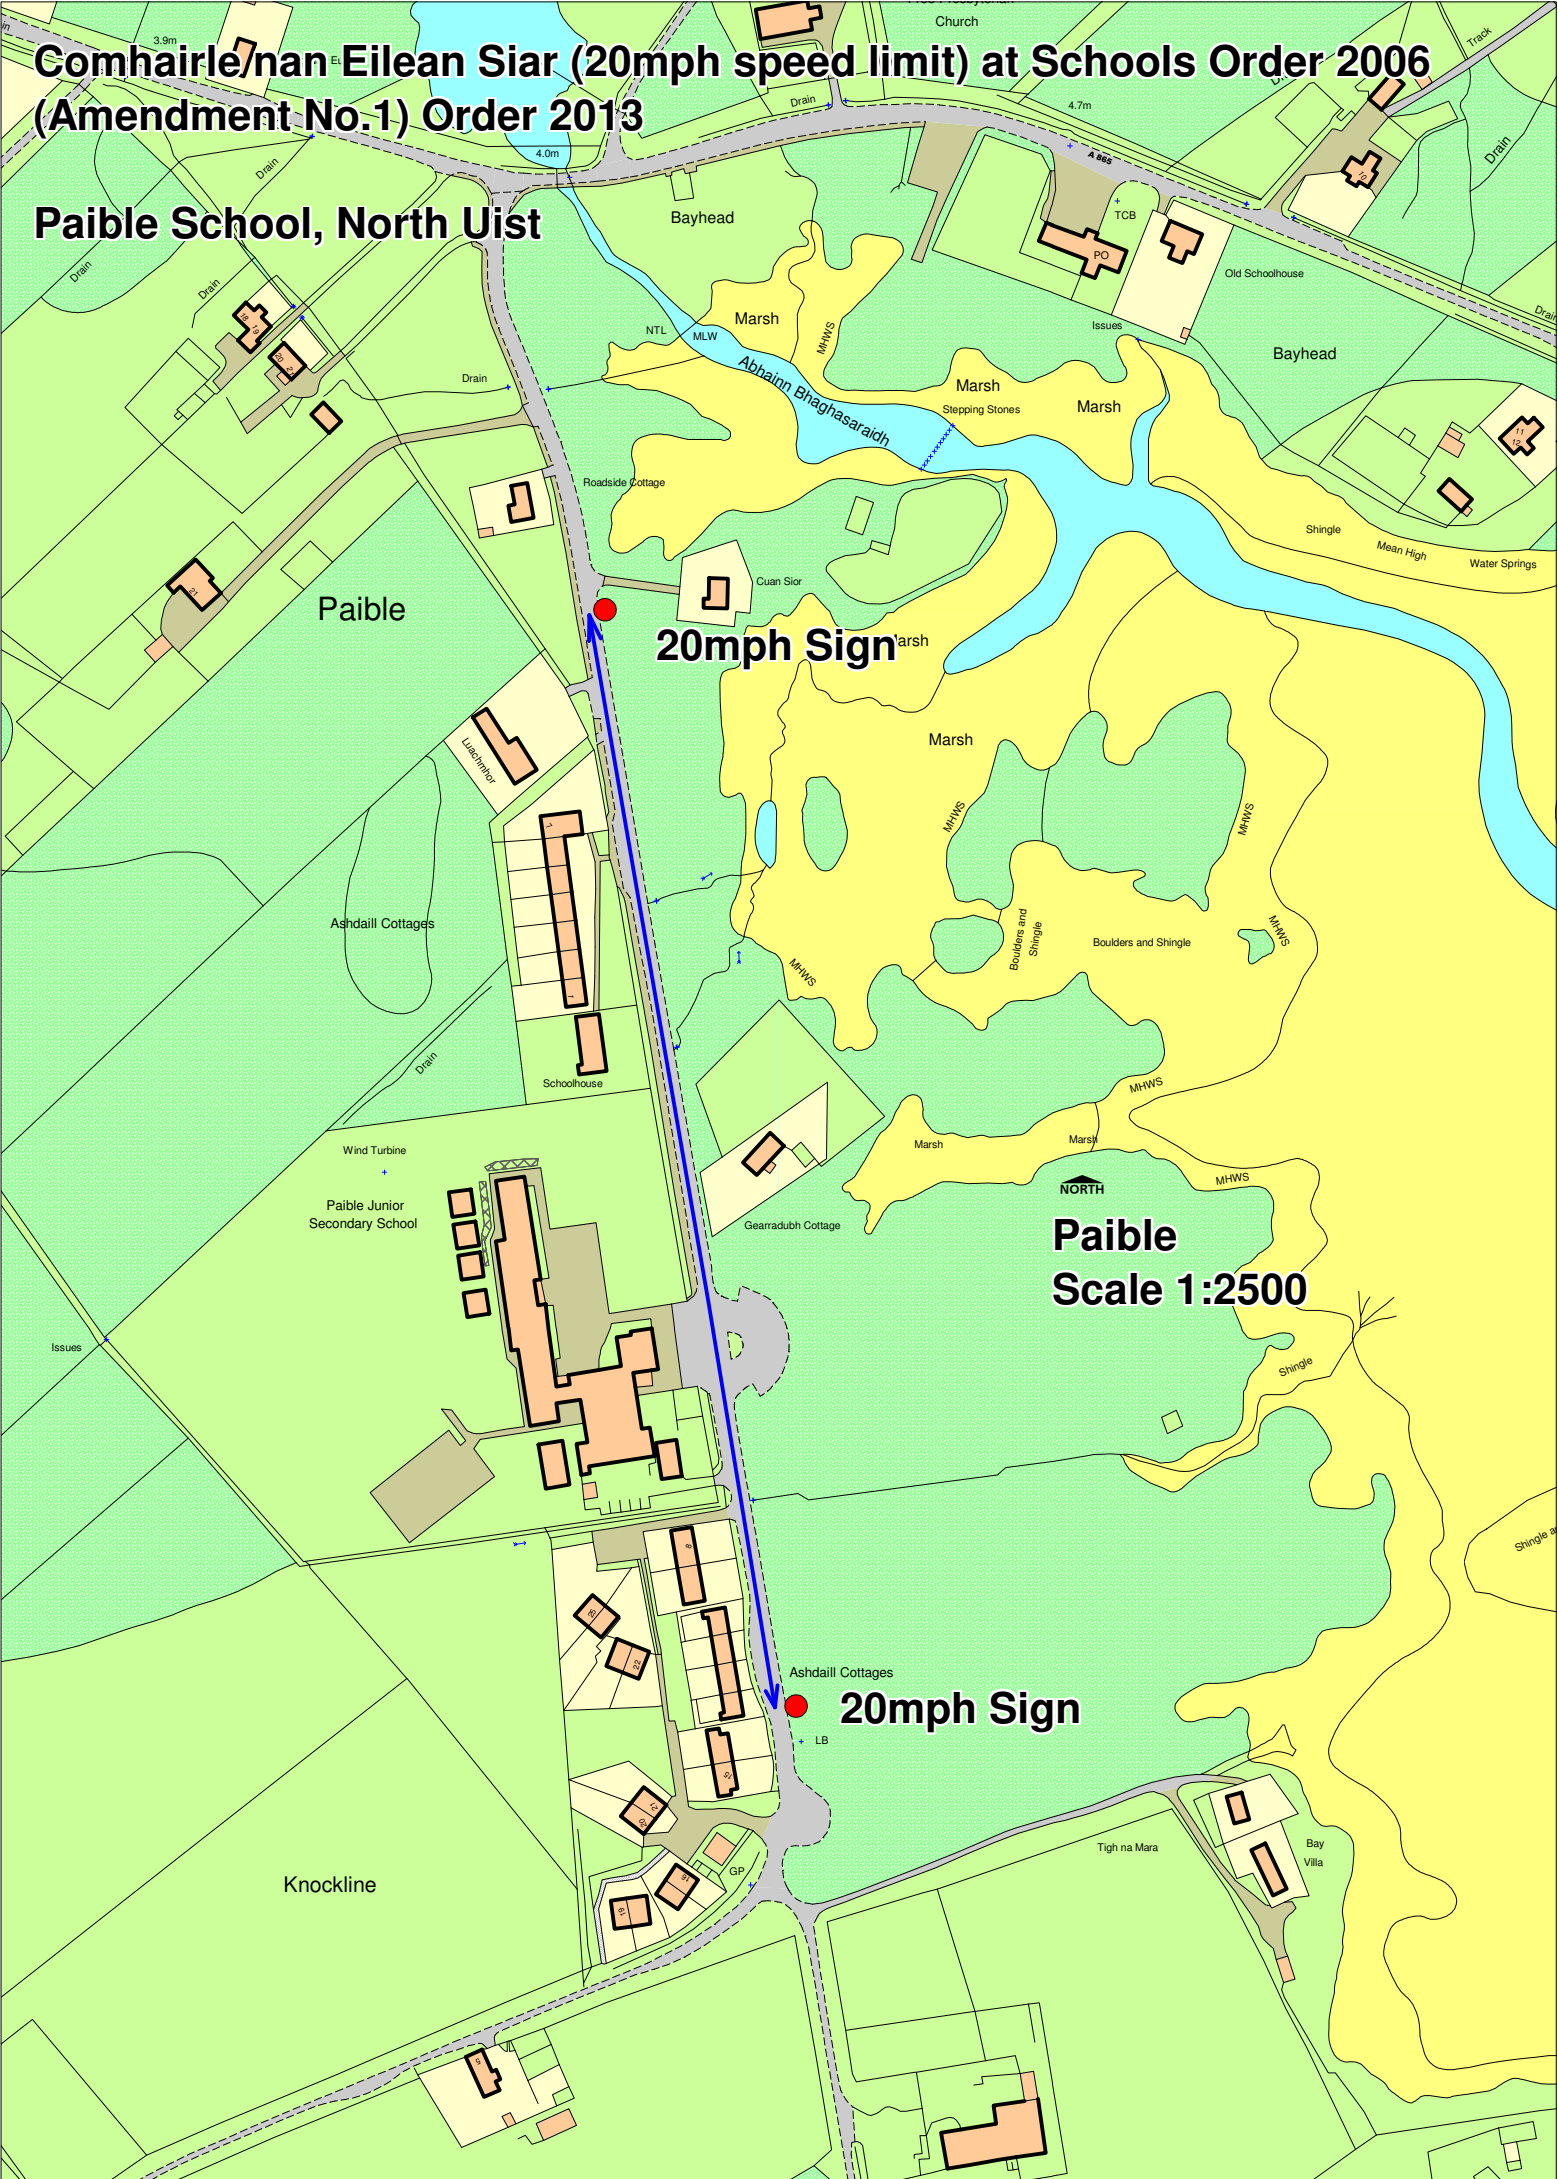

**Comhairle/nan Eilean Siar (20mph speed limit) at Schools Order 2006  
(Amendment No.1) Order 2013**

**Paible School, North Uist**

**20mph Sign**

**Paible  
Scale 1:2500**

**20mph Sign**

Knockline

Paible Junior  
Secondary School