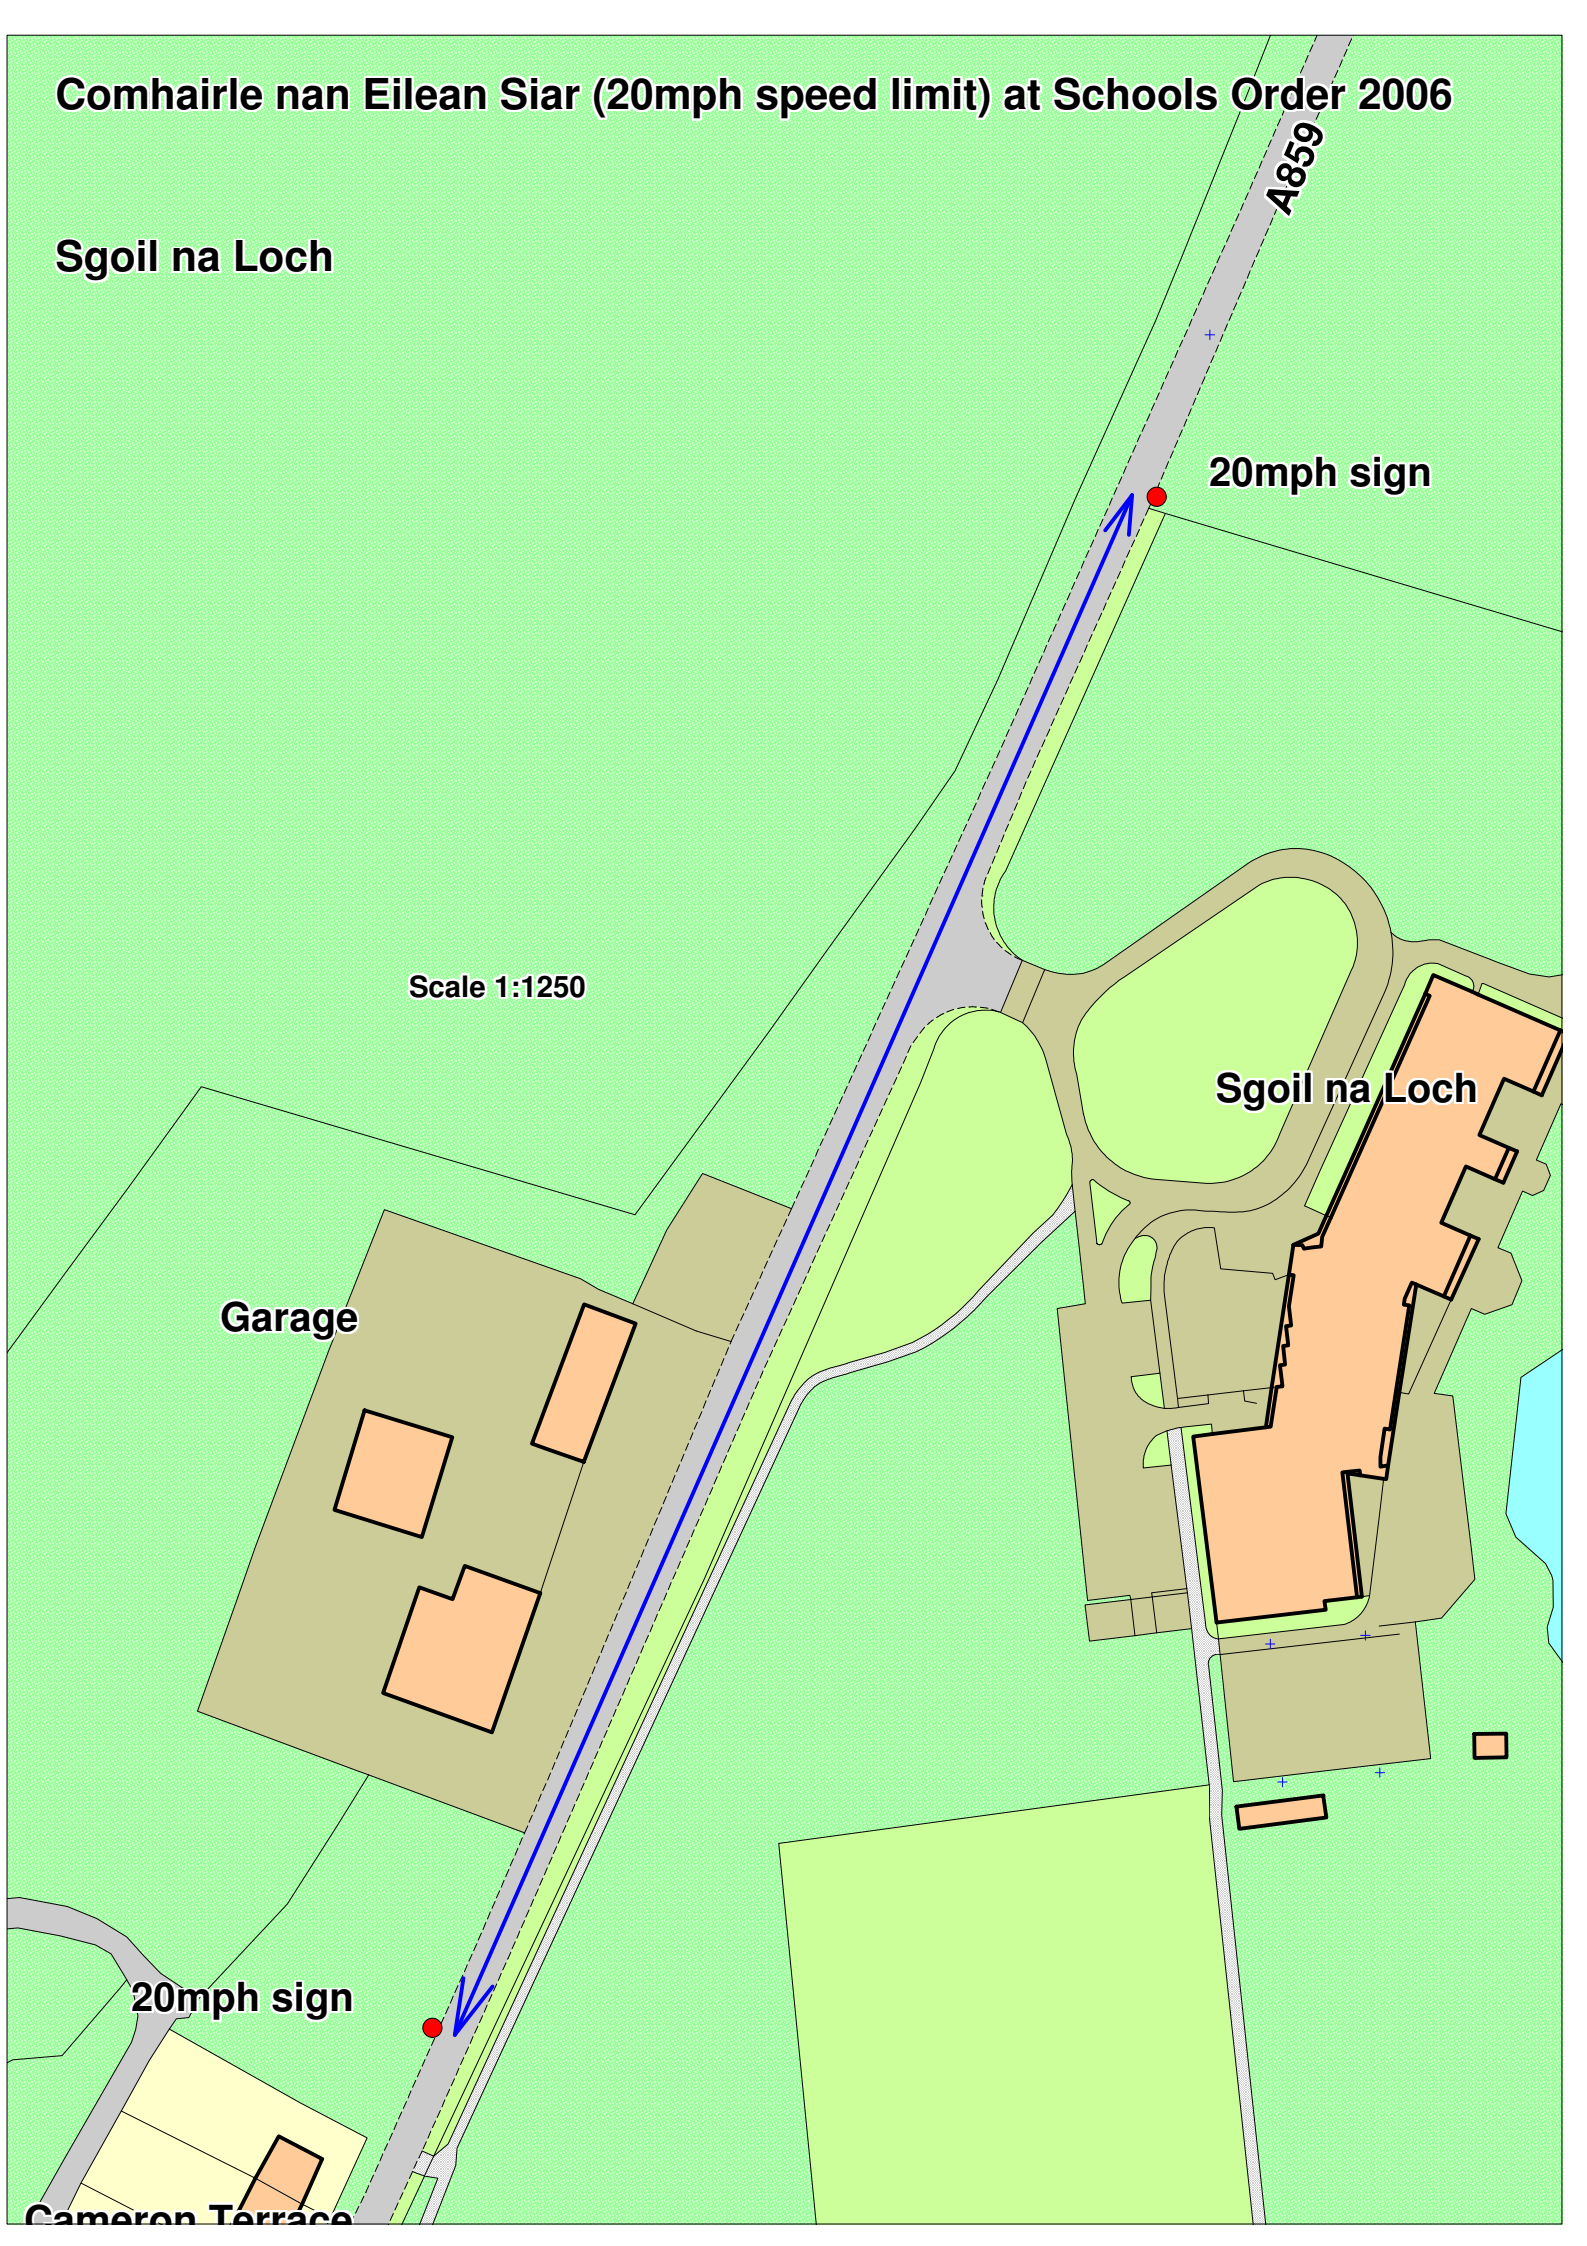

Comhairle nan Eilean Siar (20mph speed limit) at Schools Order 2006

Sgoil na Loch

Scale 1:1250

20mph sign

Sgoil na Loch

Garage

20mph sign

Cameron Terrace