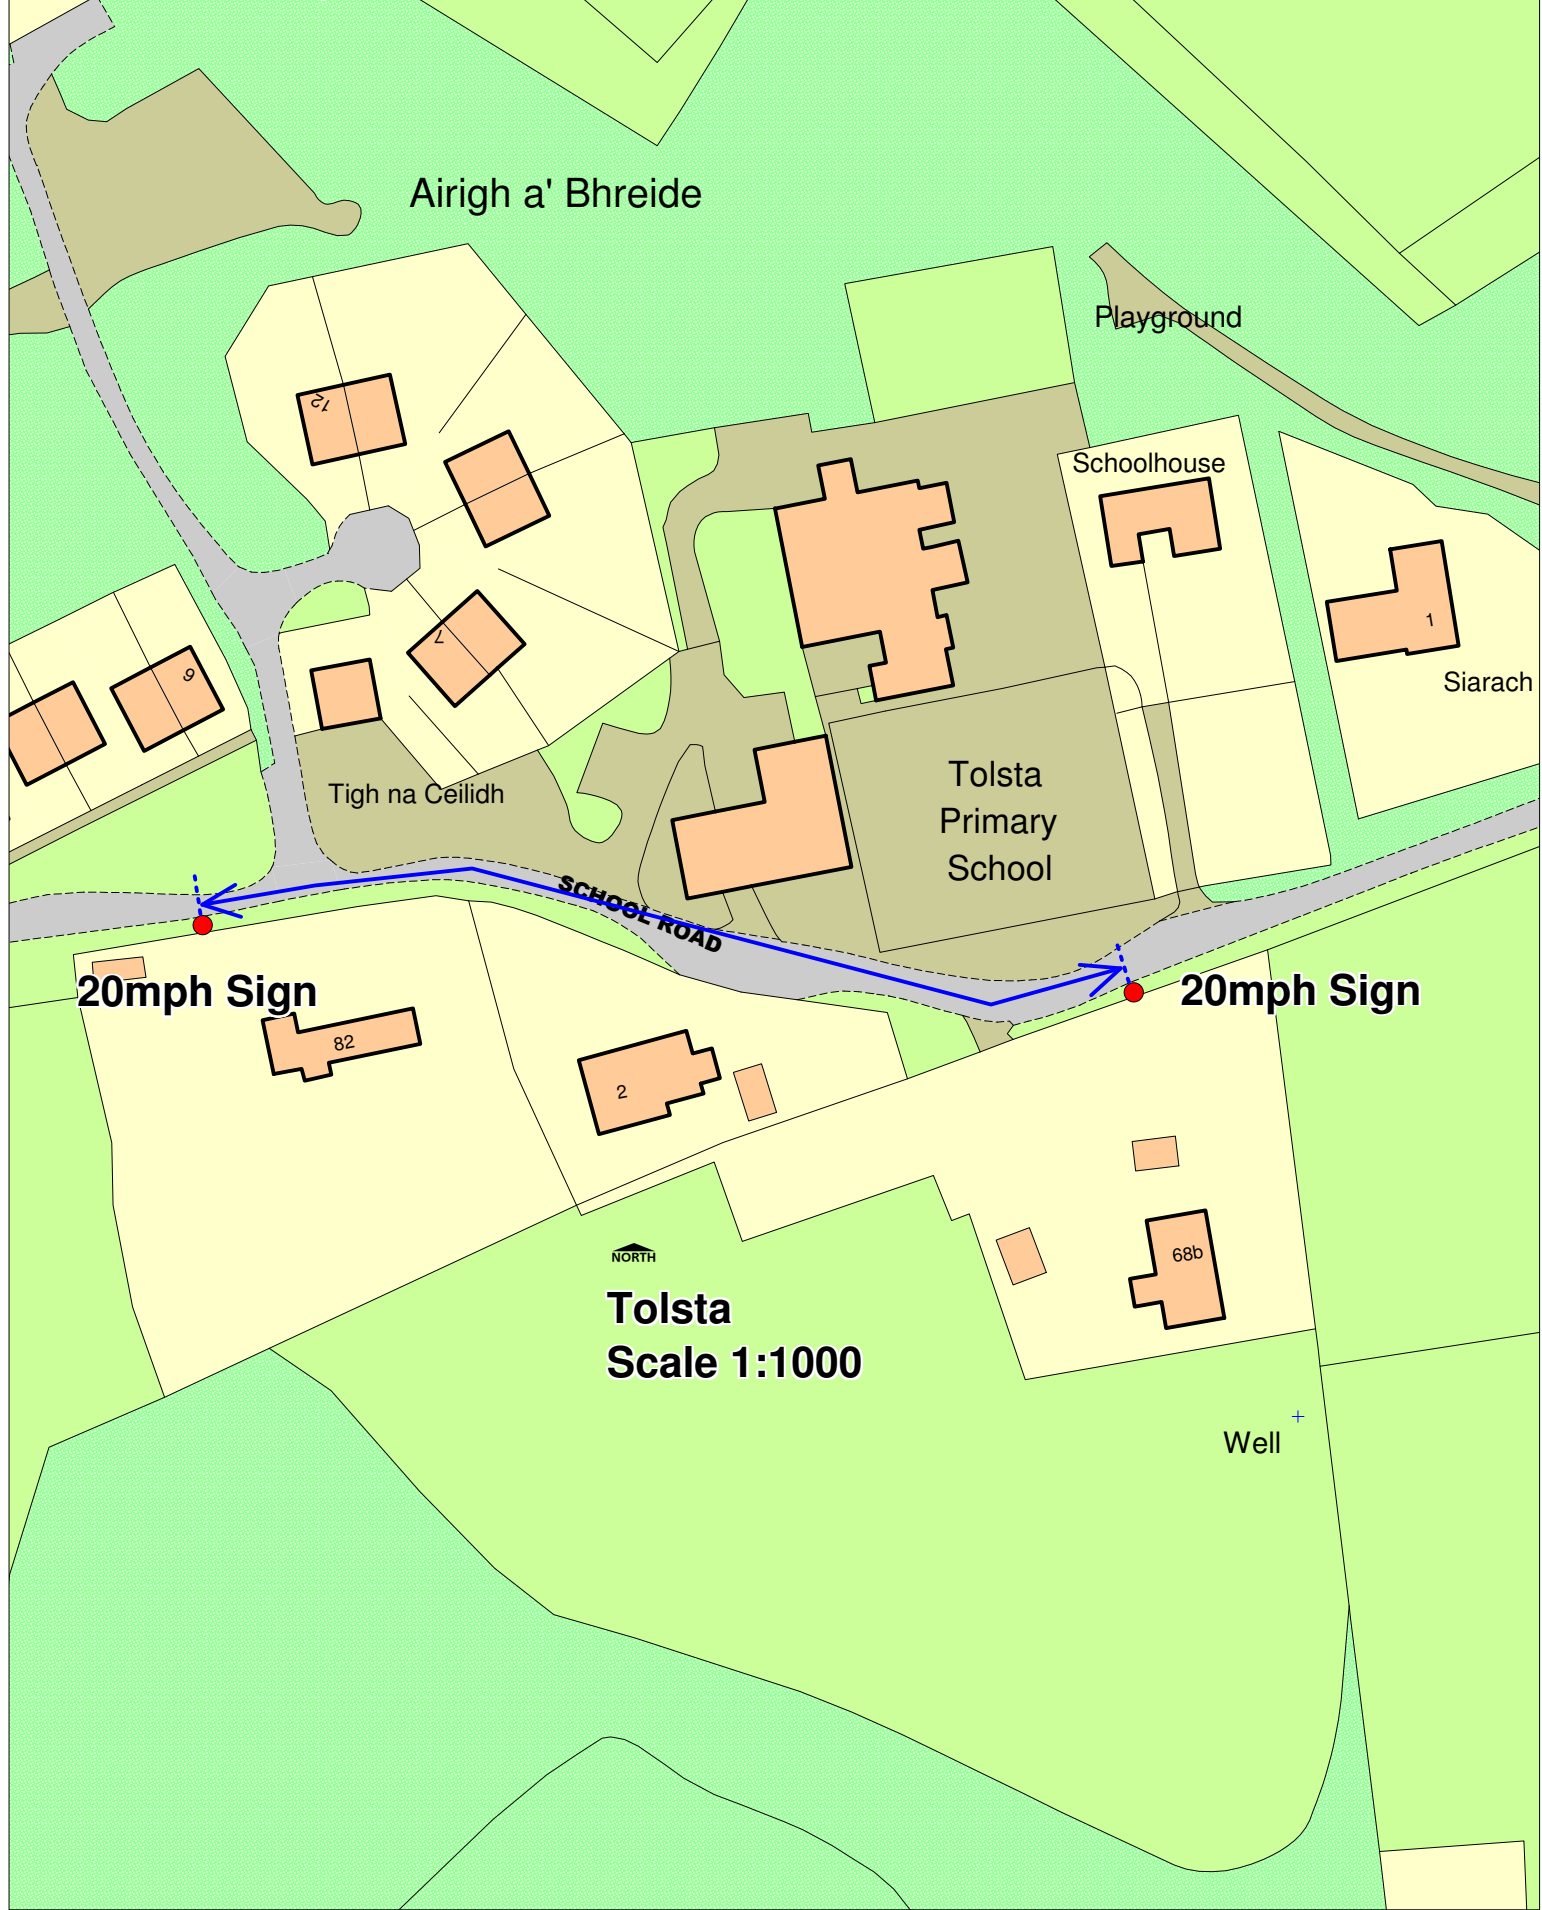

**Comhairle nan Eilean Siar (20mph speed limit) at Schools Order 2006
(Amendment No.1) Order 2013**

Tolsta School, Isle of Lewis

Airigh a' Bhreide

Playground

Schoolhouse

Siarach

Tigh na Cèilidh

Tolsta
Primary
School

SCHOOL ROAD

20mph Sign

20mph Sign

NORTH

Tolsta
Scale 1:1000

Well +