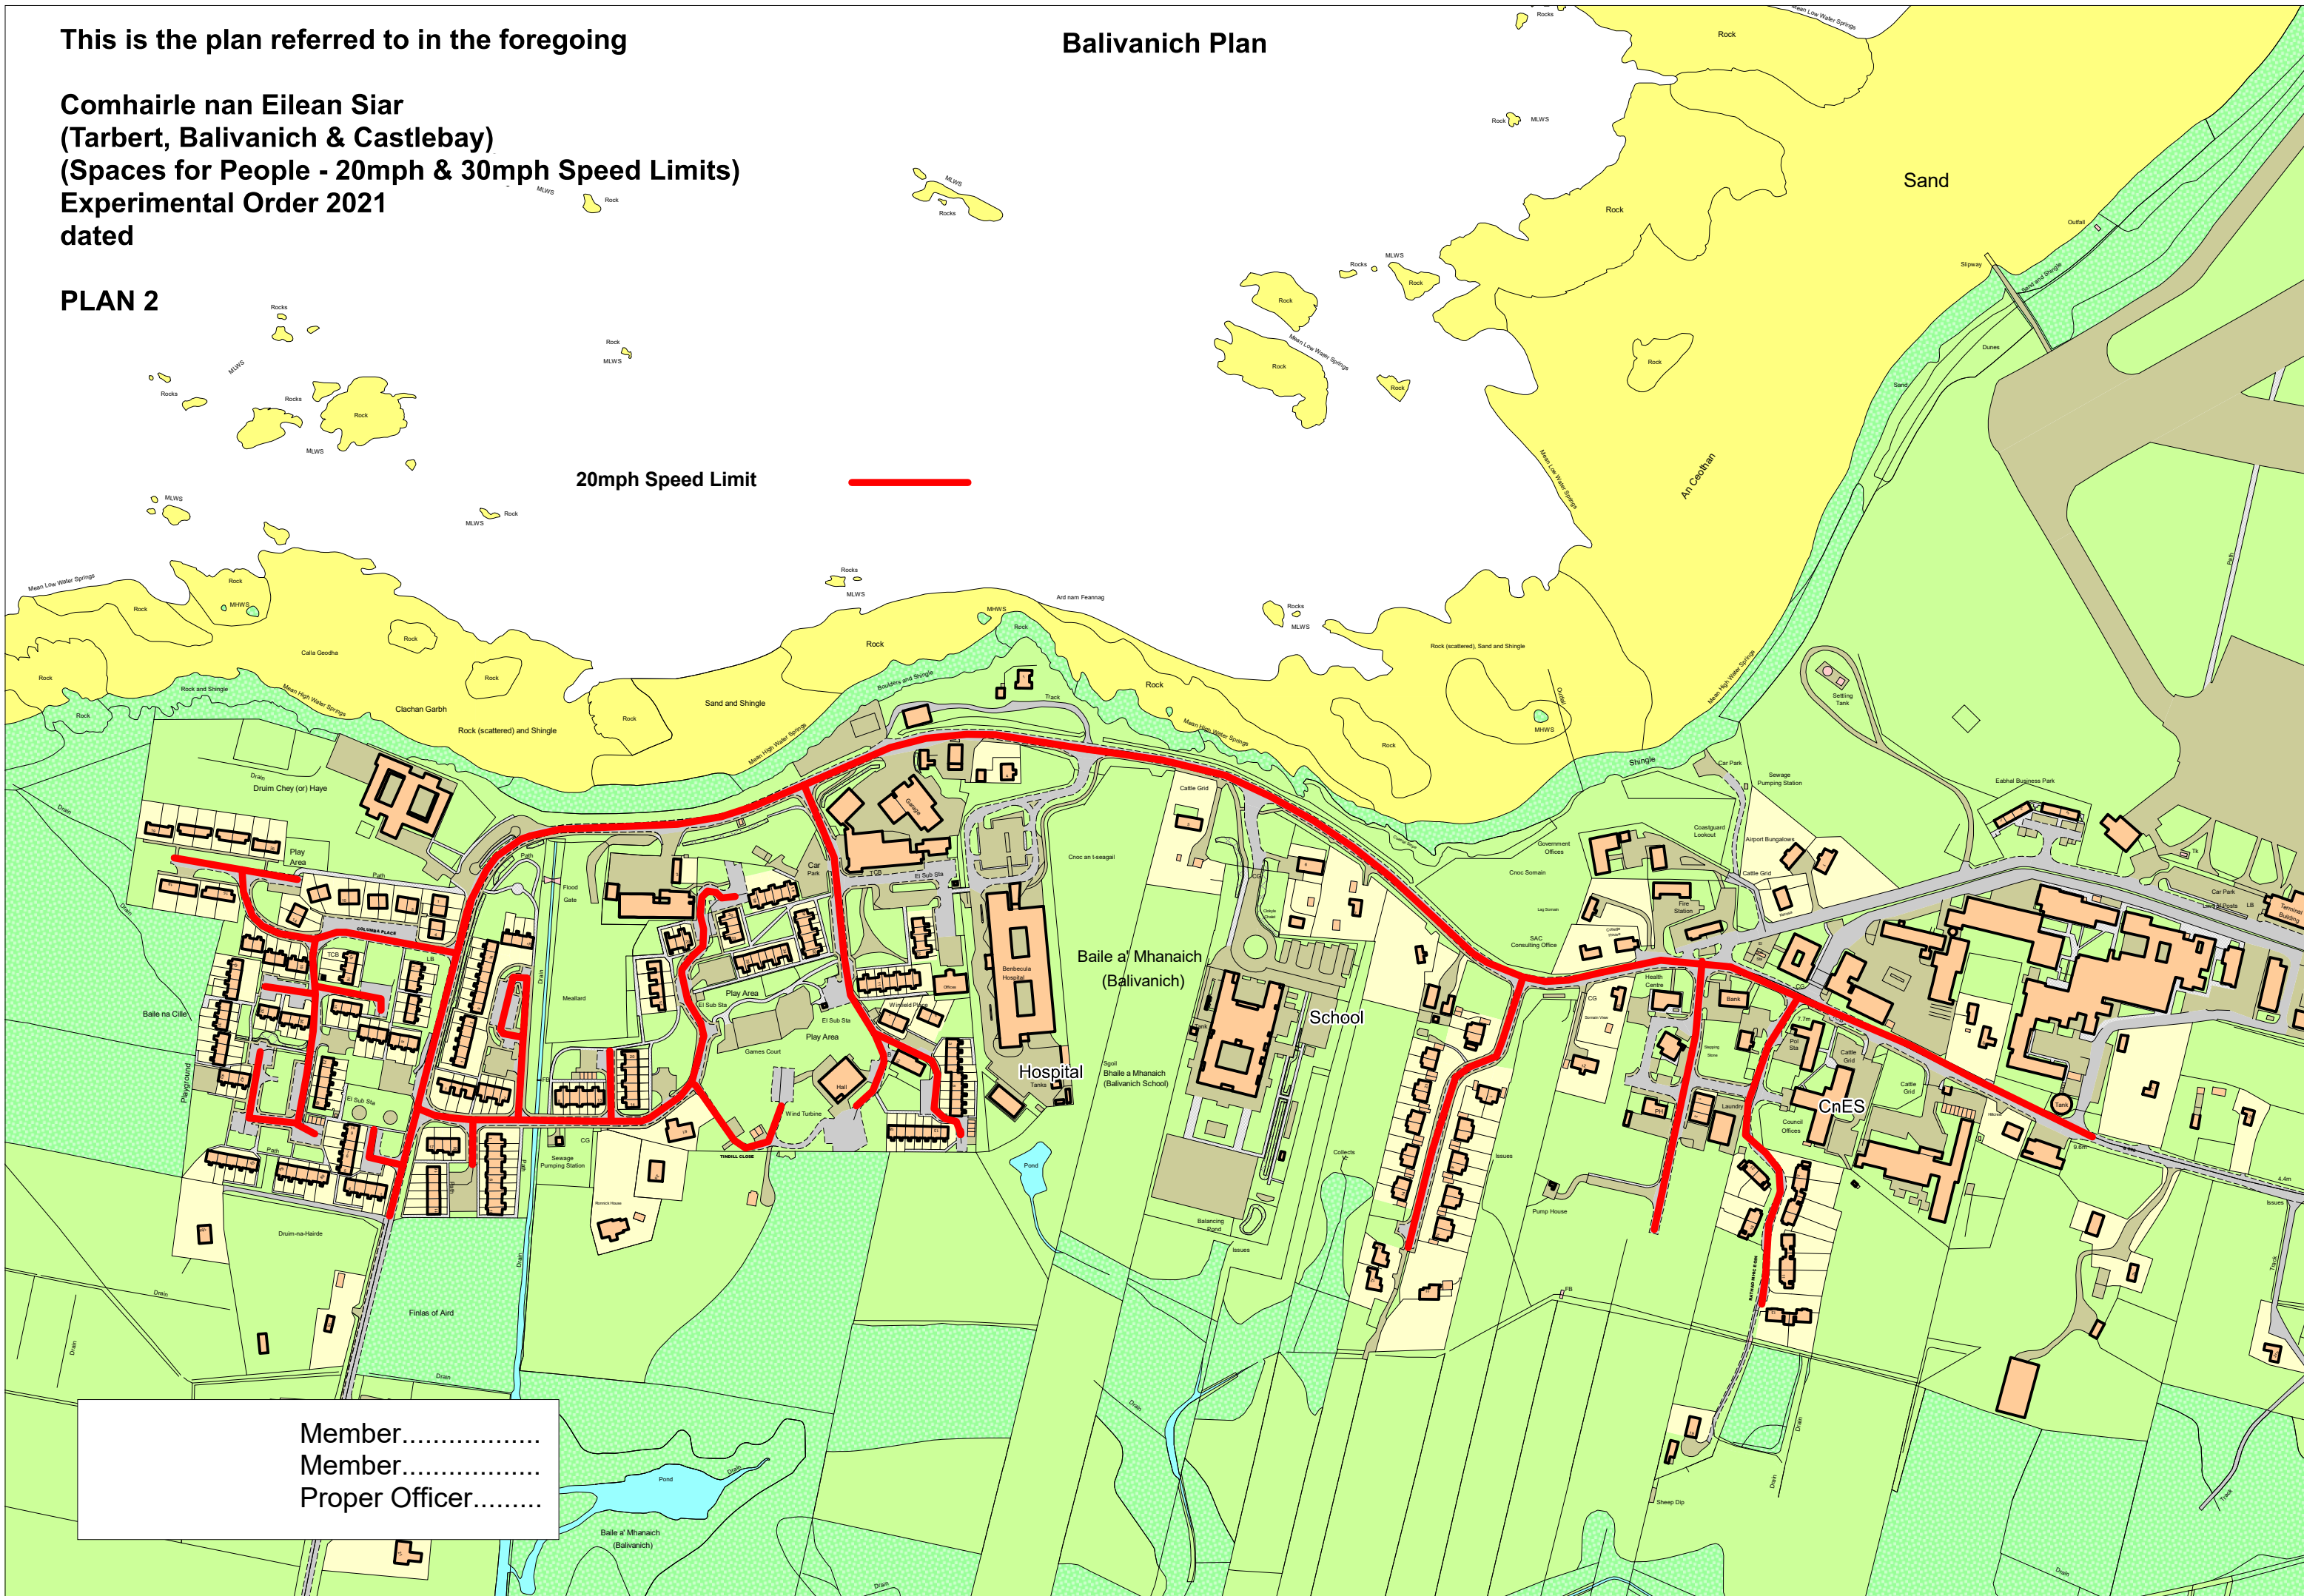

This is the plan referred to in the foregoing

Balivanich Plan

**Comhairle nan Eilean Siar
(Tarbert, Balivanich & Castlebay)
(Spaces for People - 20mph & 30mph Speed Limits)
Experimental Order 2021
dated**

PLAN 2

20mph Speed Limit

Member.....
Member.....
Proper Officer.....