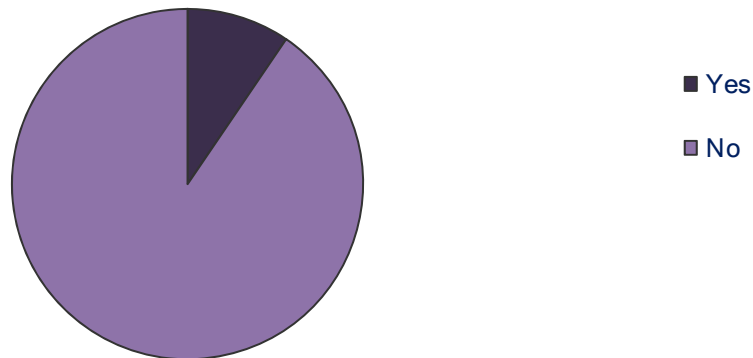

Planning Service (Customer Satisfaction) April 2013 to March 2014

How satisfied or dissatisfied were you with...

Did you have any problems when dealing with Comhairle nan Eilean Siar Planning Service ?

How satisfied or dissatisfied were you with...