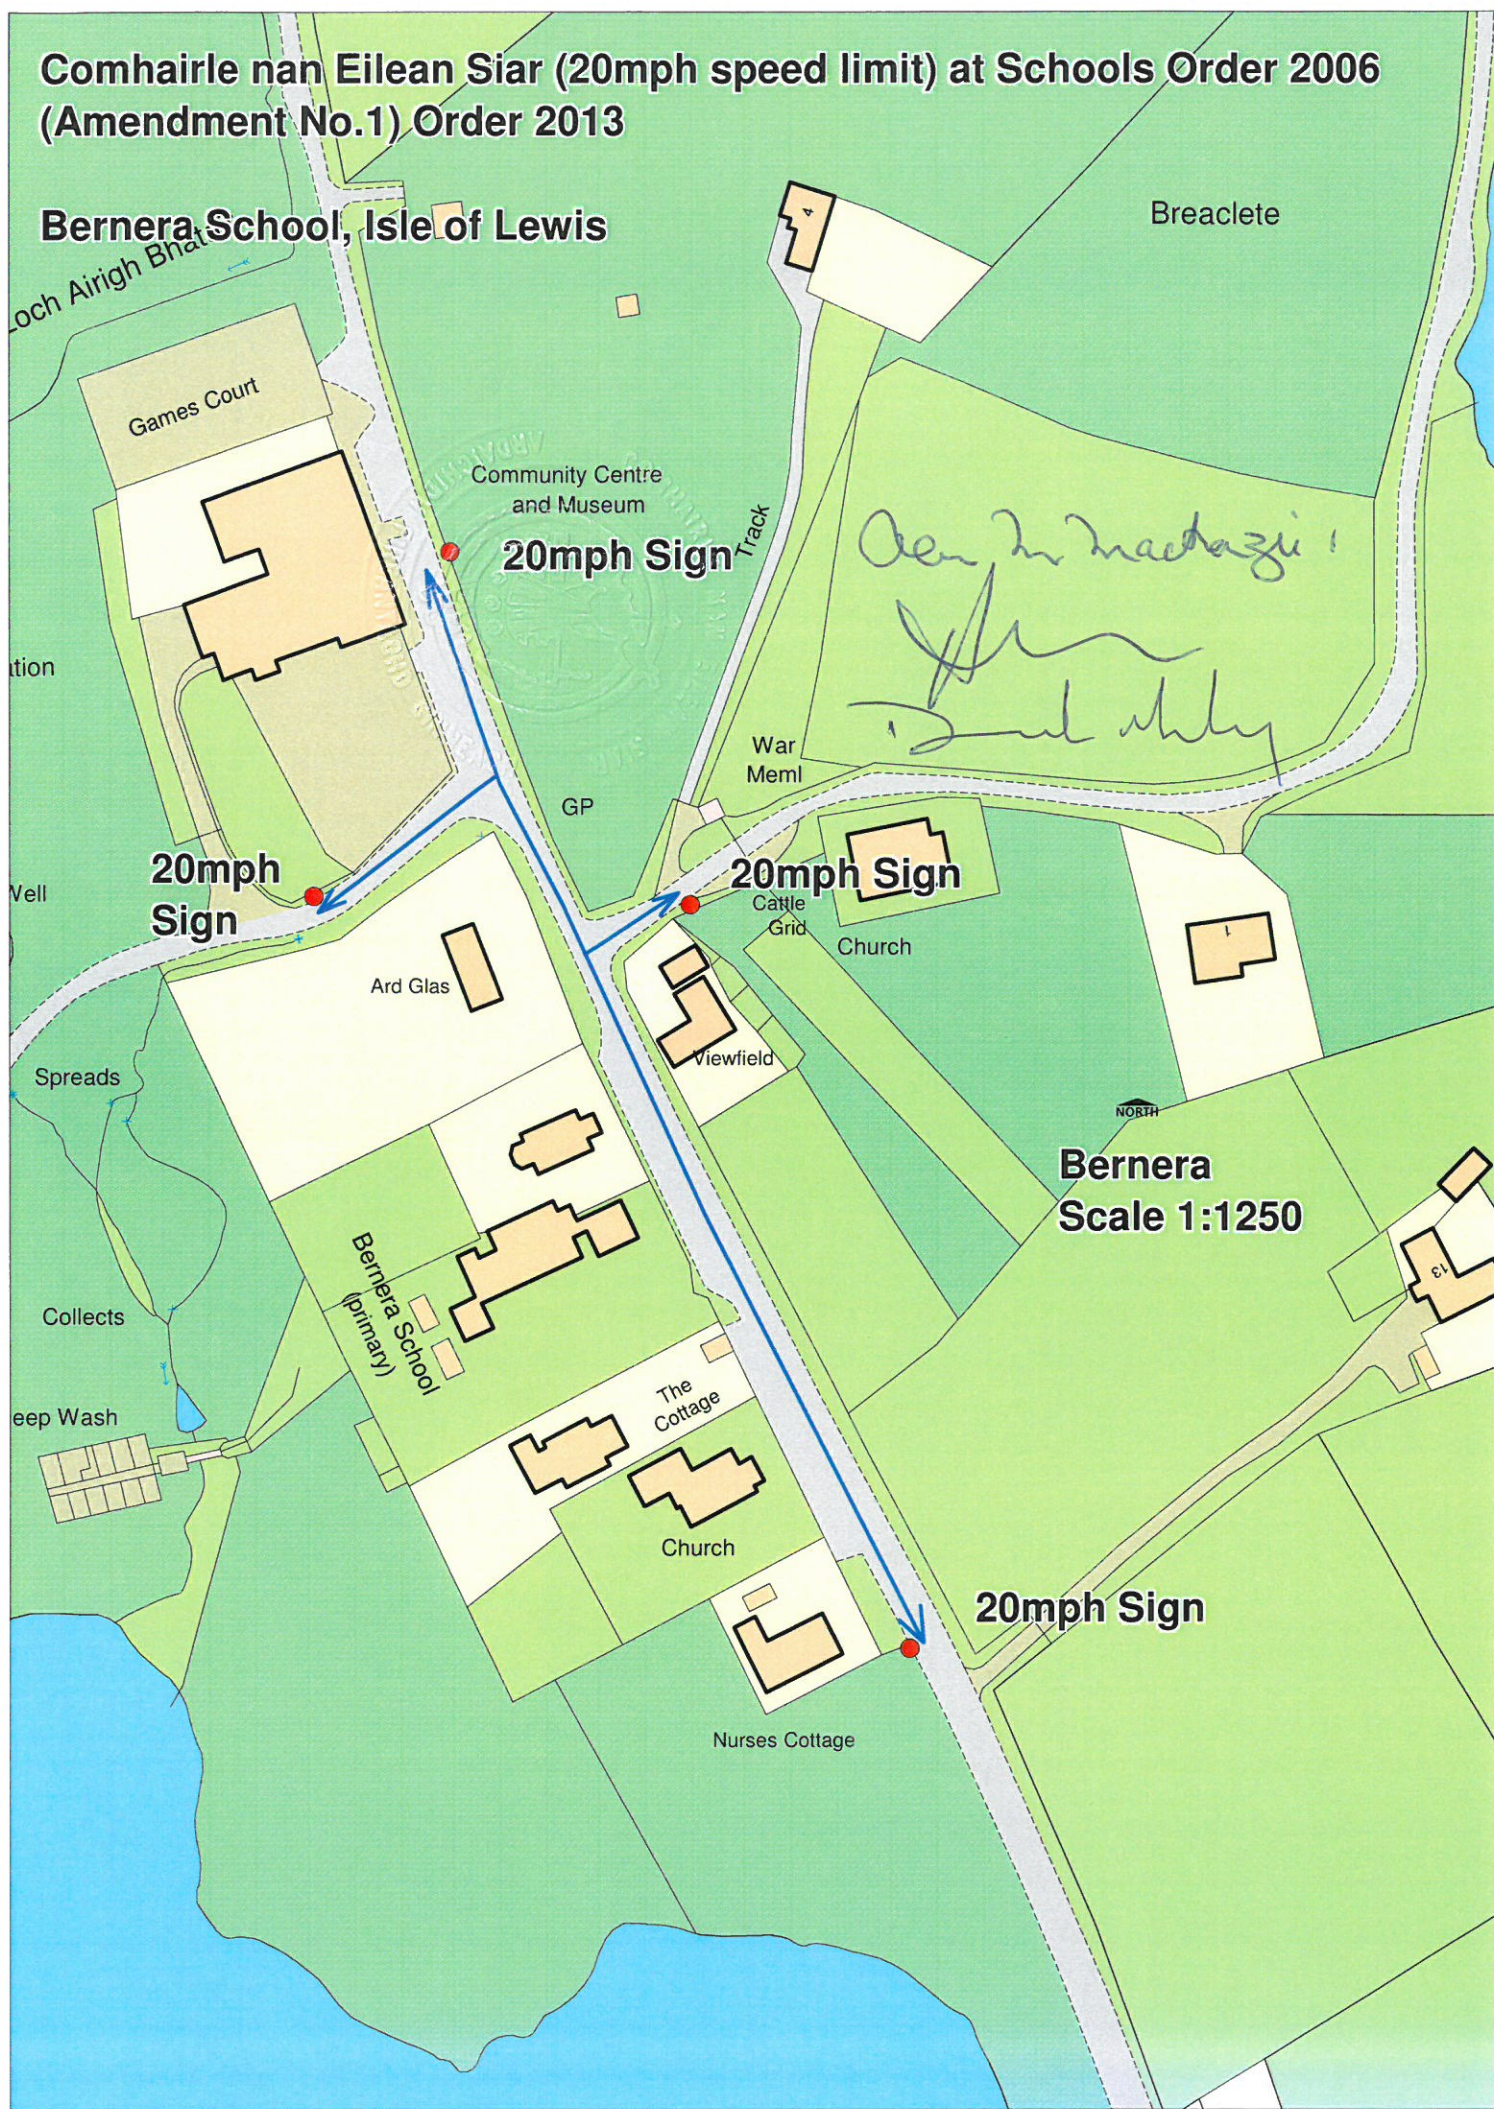

Comhairle nan Eilean Siar (20mph speed limit) at Schools Order 2006 (Amendment No.1) Order 2013

Benera School, Isle of Lewis

Benera
Scale 1:1250

20mph Sign

20mph Sign

20mph Sign

20mph Sign