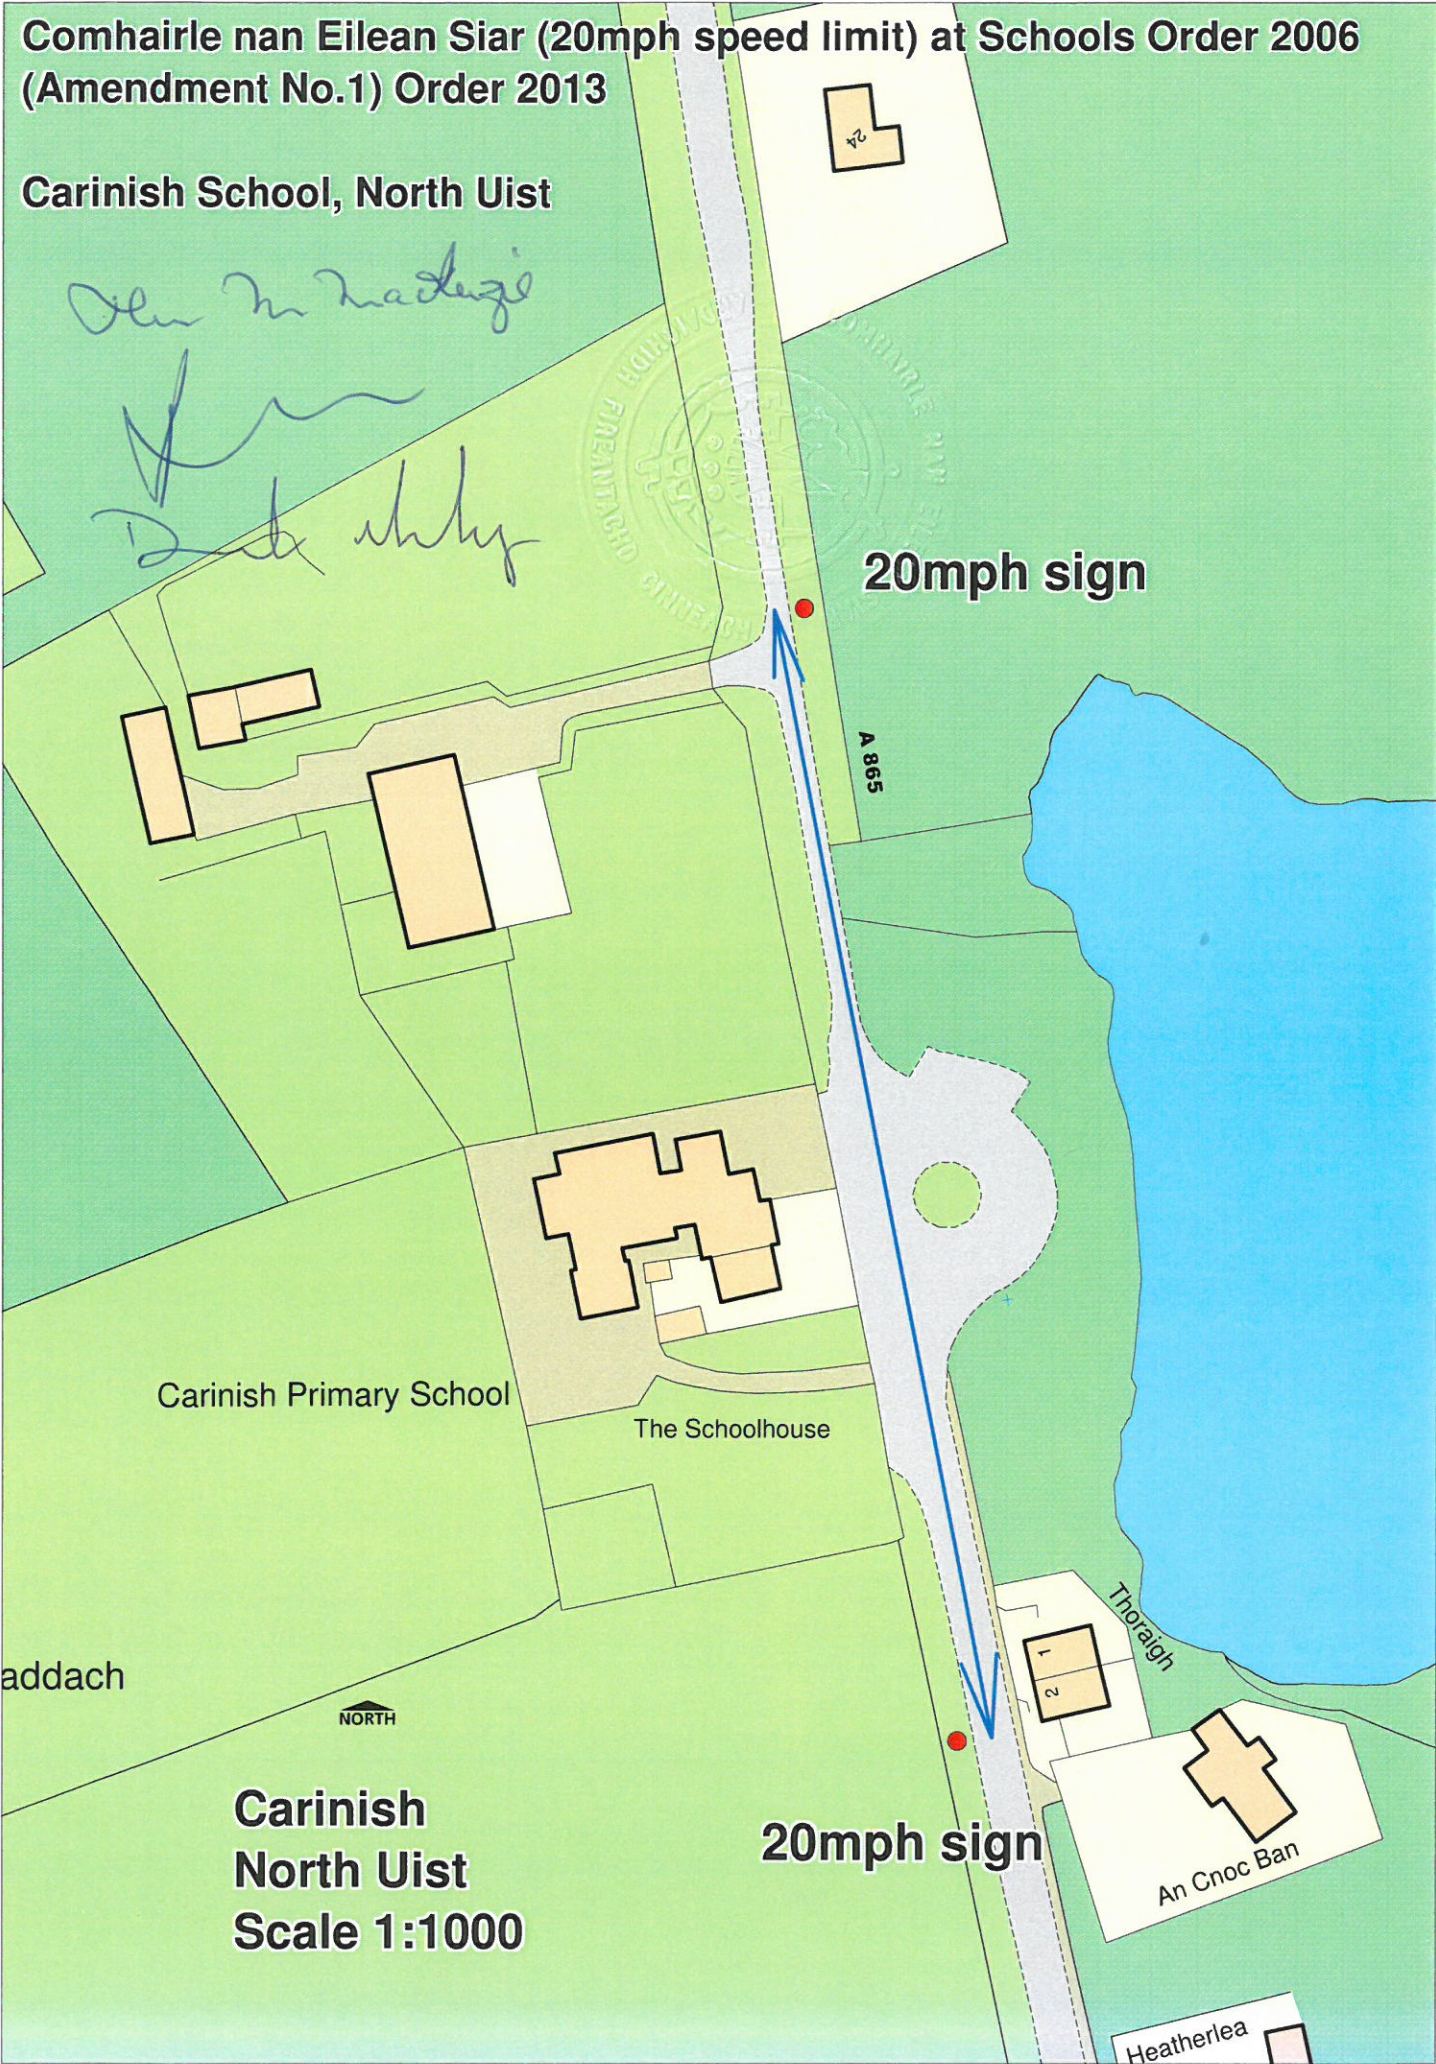

**Comhairle nan Eilean Siar (20mph speed limit) at Schools Order 2006
(Amendment No.1) Order 2013**

Carinish School, North Uist

*Olun na h-àrd-àite
Dèidh a' chùil*

Carinish Primary School

The Schoolhouse

A 865

20mph sign

20mph sign

Thoraigh

An Cnoc Ban

Heatherlea

**Carinish
North Uist
Scale 1:1000**

addach