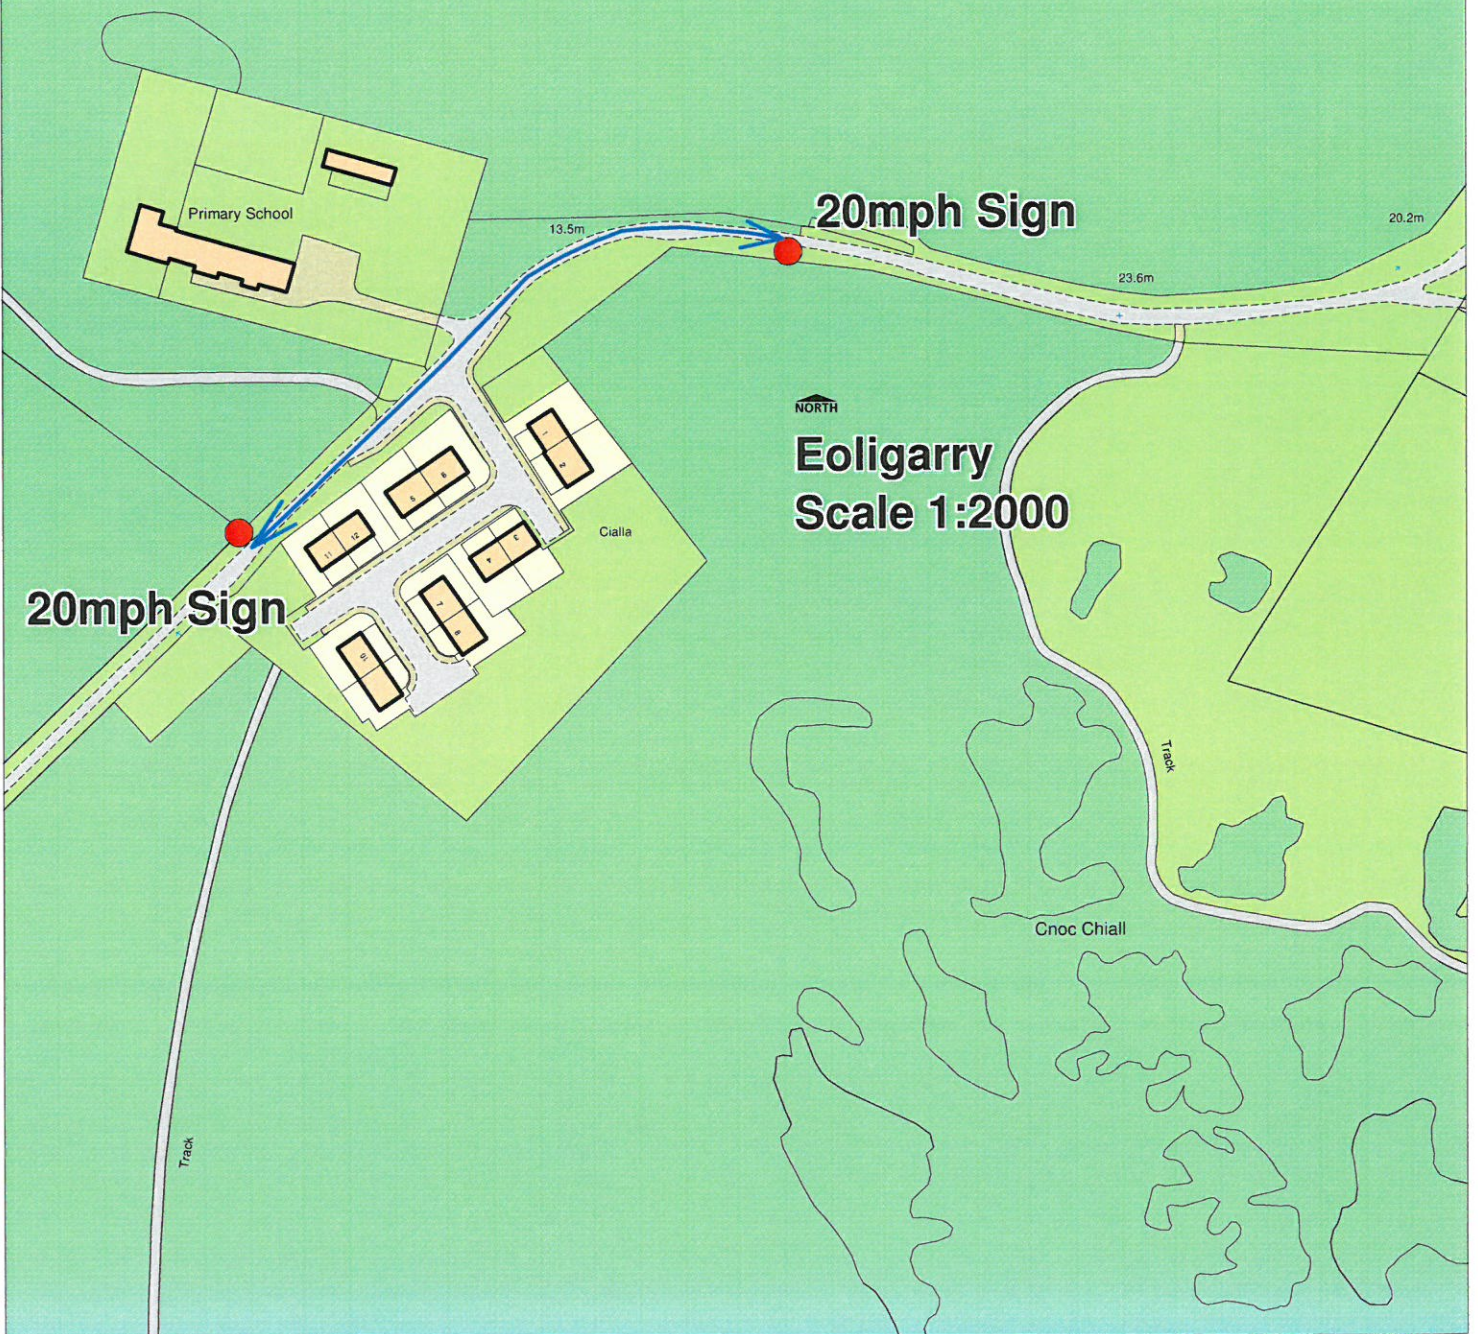

Comhairle nan Eilean Siar (20mph speed limit) at Schools Order 2006 (Amendment No.1) Order 2013

Eoligarry School, Barra

Bealach an Da Bheilinn

*De 20 mackage
Ker
Dun Mhuir*

Eolaigearraidh

NORTH
Eoligarry
Scale 1:2000