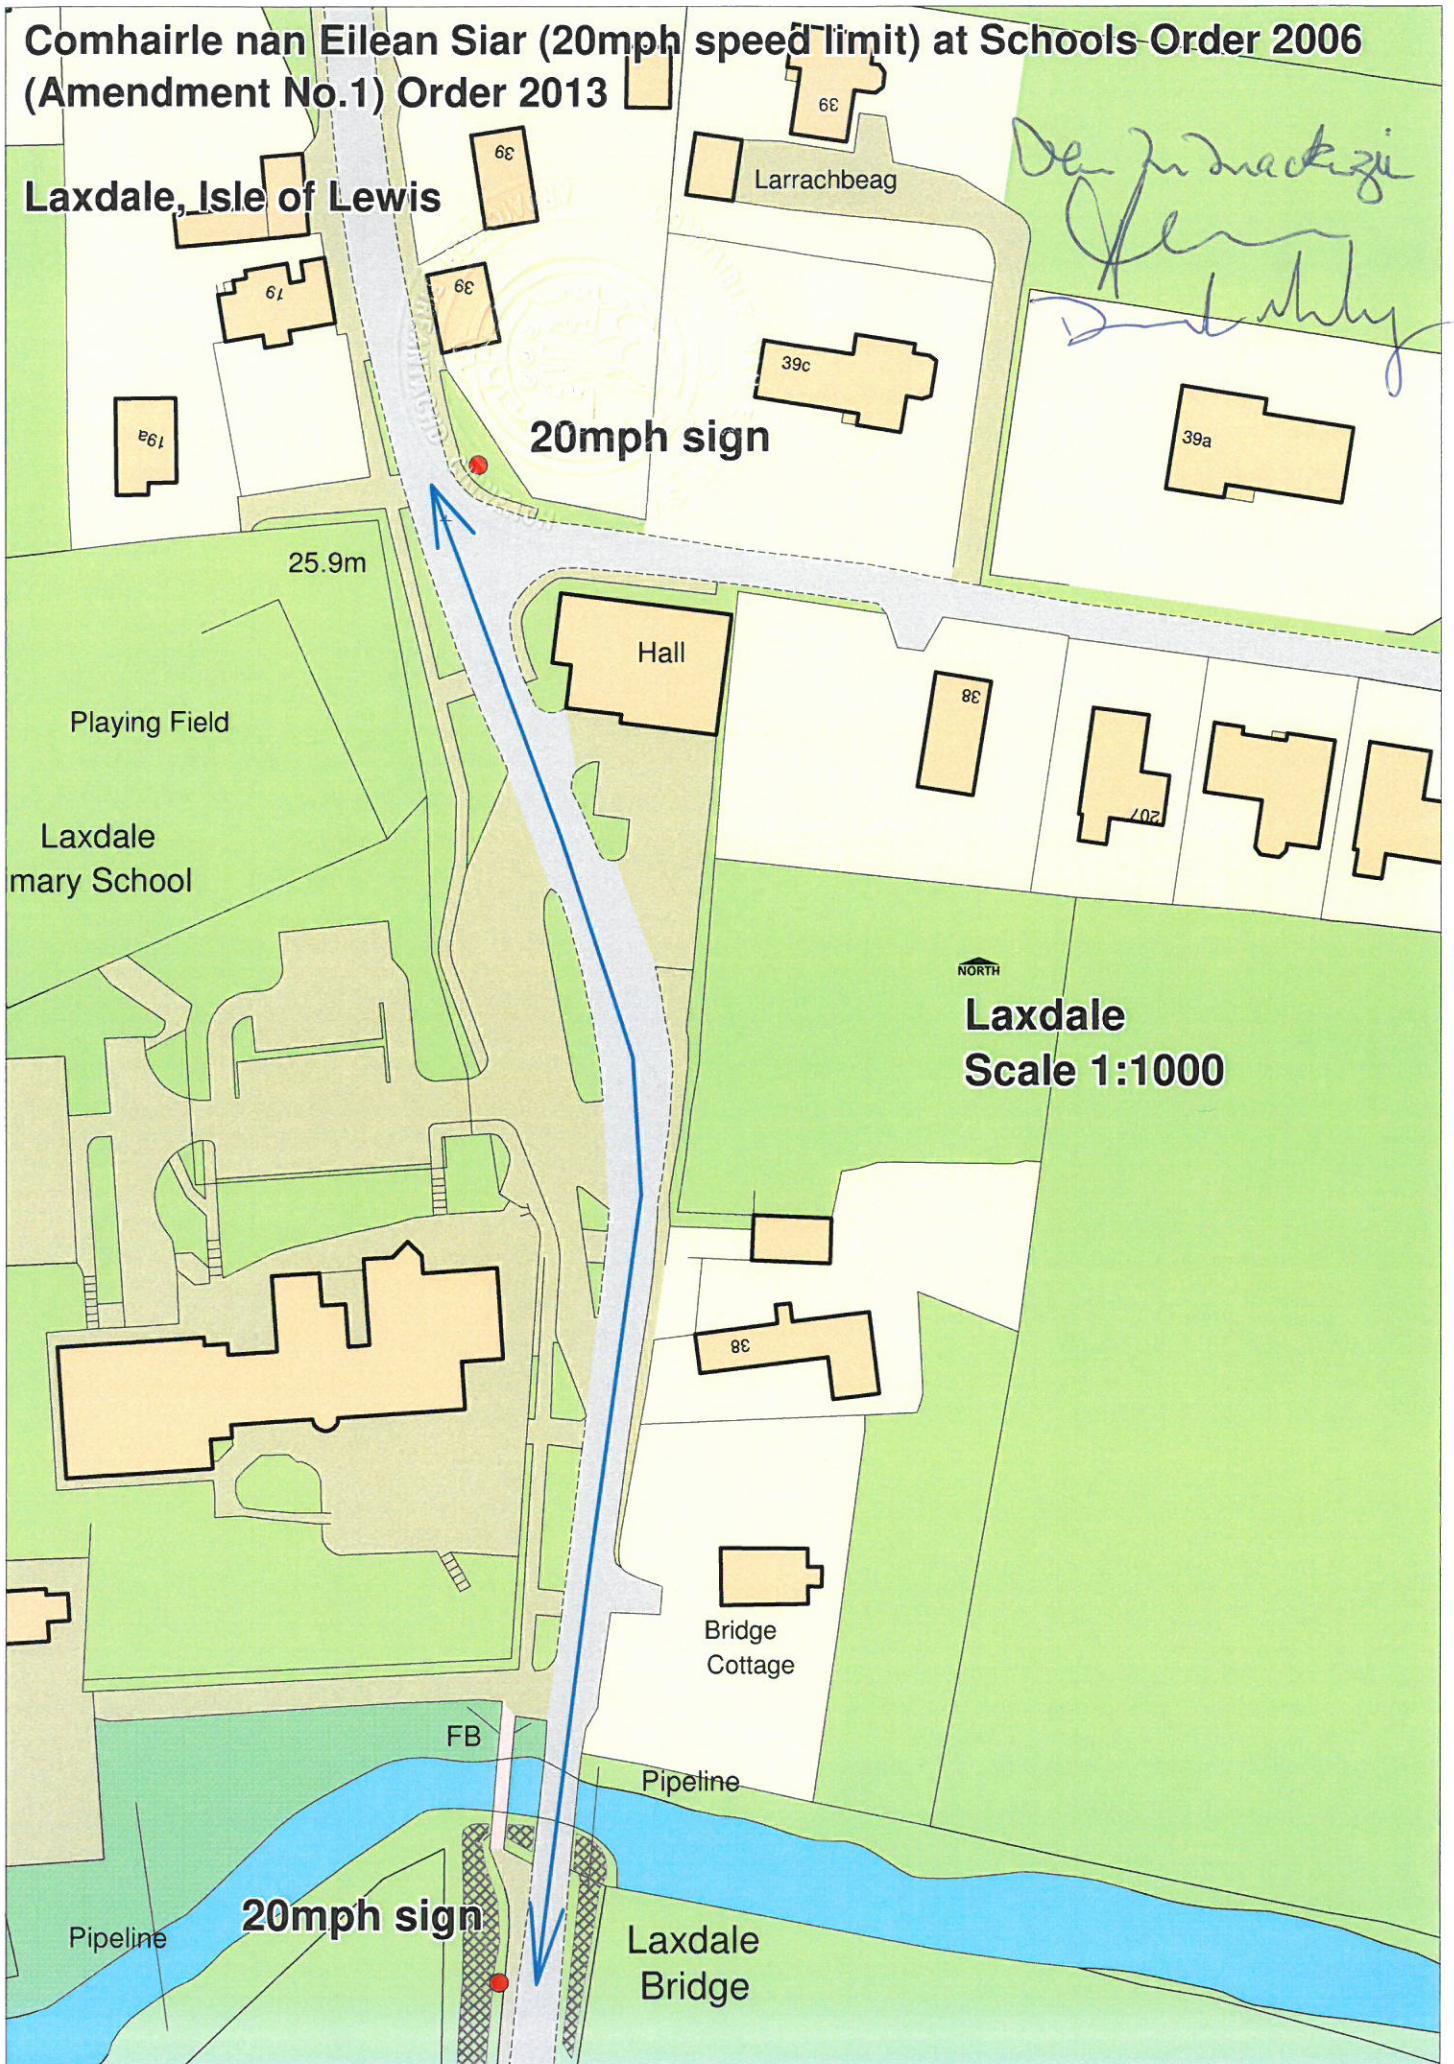

**Comhairle nan Eilean Siar (20mph speed limit) at Schools-Order 2006
(Amendment No.1) Order 2013**

Laxdale, Isle of Lewis

20mph sign

25.9m

Playing Field

Hall

39c

39a

Laxdale
mary School

NORTH

**Laxdale
Scale 1:1000**

88

83

Bridge
Cottage

FB

Pipeline

20mph sign

Pipeline

Laxdale
Bridge