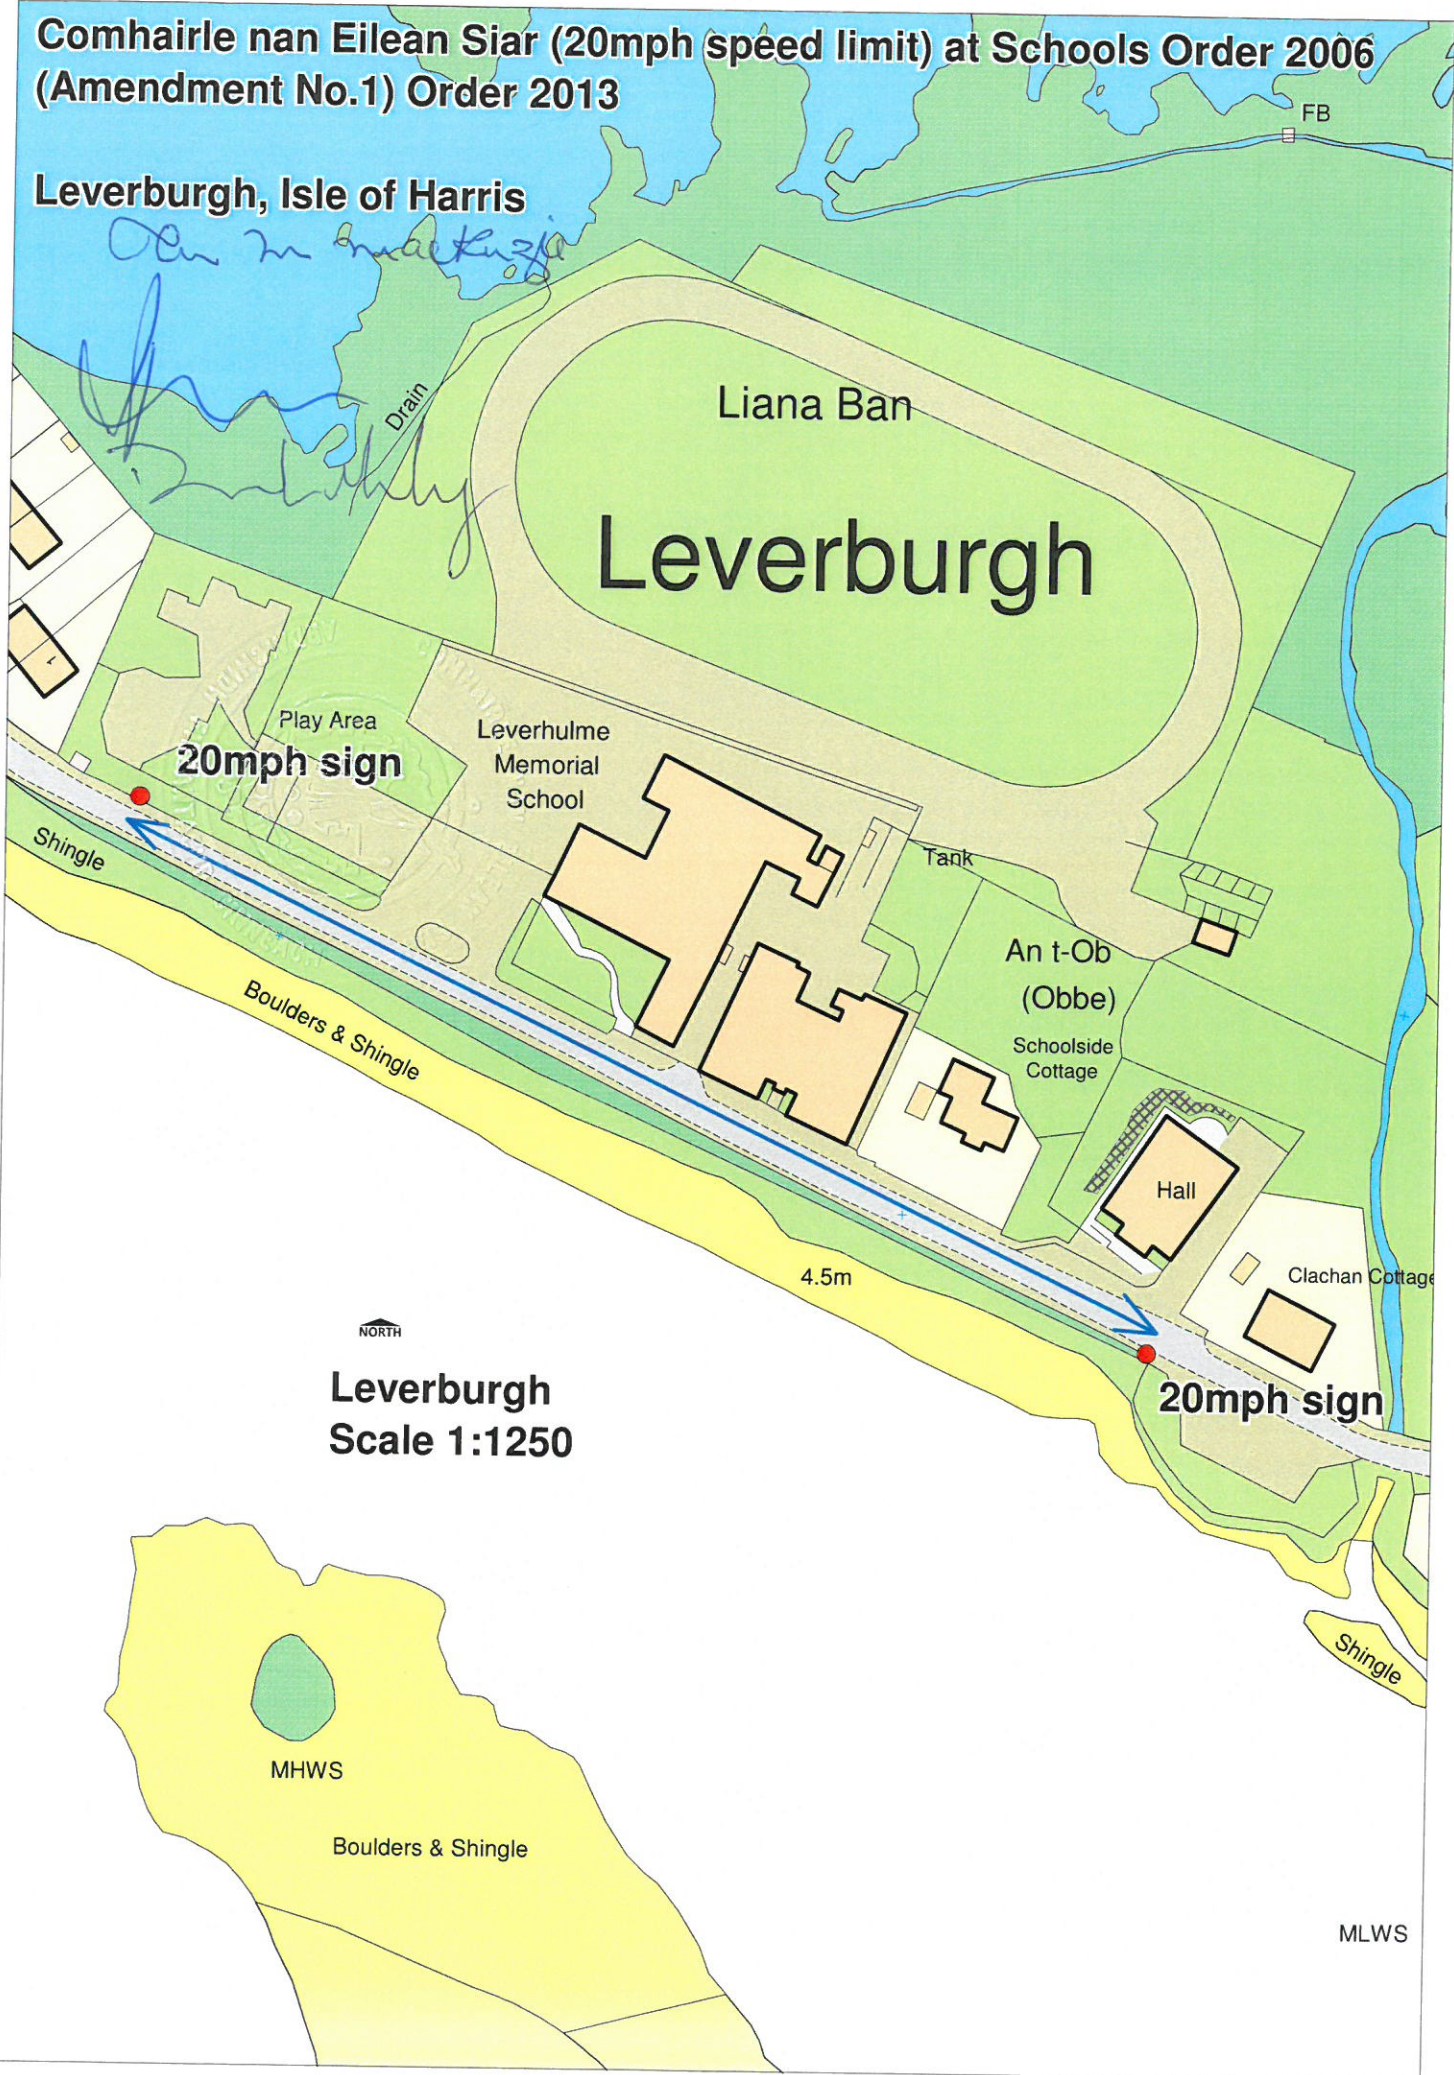

**Comhairle nan Eilean Siar (20mph speed limit) at Schools Order 2006
(Amendment No.1) Order 2013**

Leverburgh, Isle of Harris

Oba na macaig

**Leverburgh
Scale 1:1250**

MHWS

Boulders & Shingle

MLWS