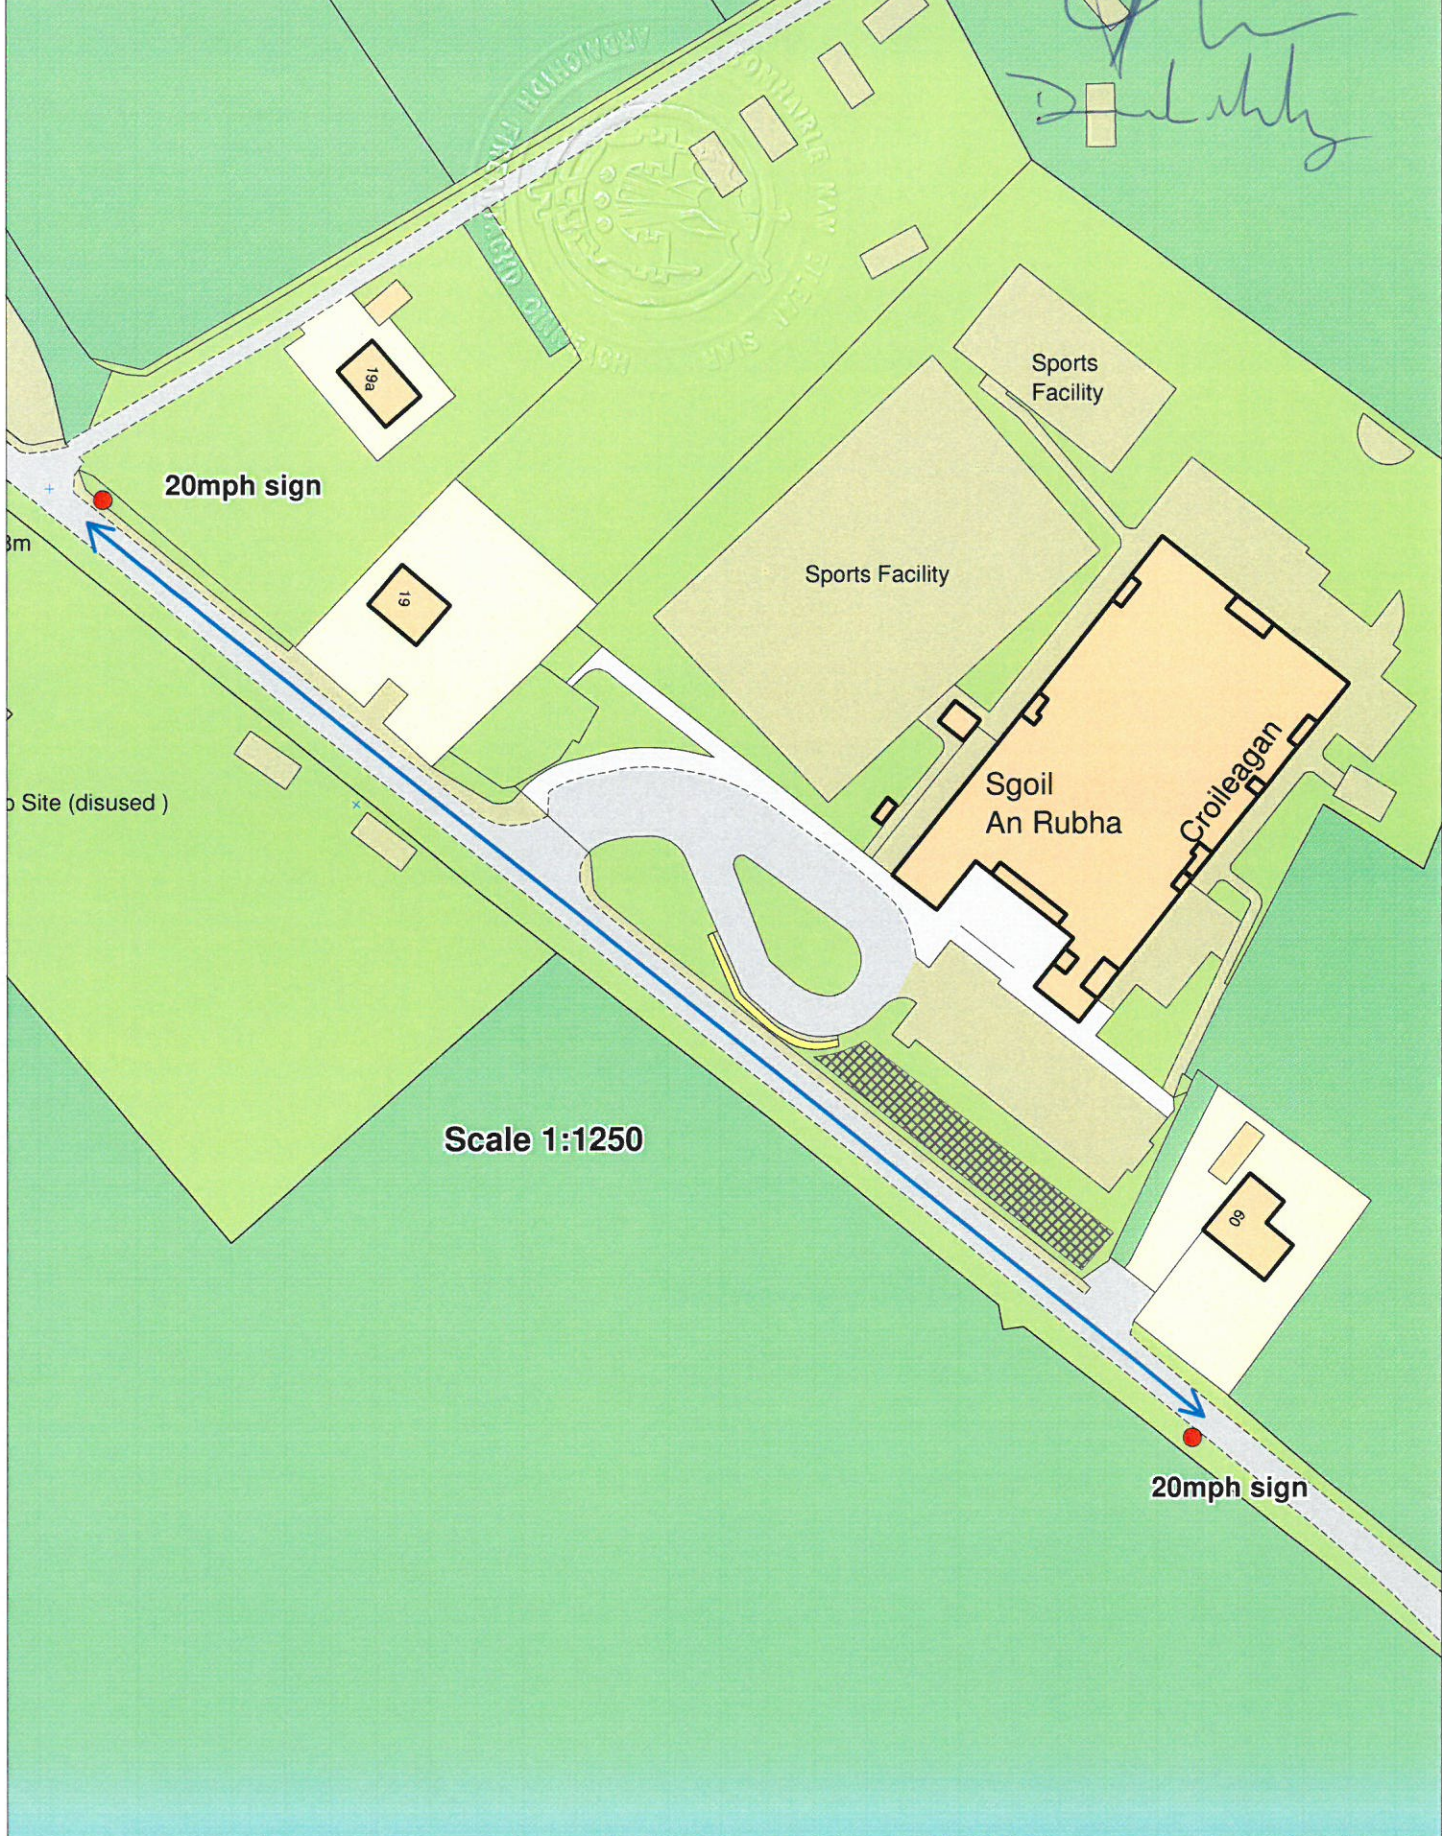

**Comhairle nan Eilean Siar (20mph speed limit) at Schools Order 2006
(Amendment No.1) Order 2013**

Sgoil an Rubha

Don 20mhaigh
D. Lally

20mph sign

Sports Facility

Sports Facility

Sgoil An Rubha

Croileagan

Scale 1:1250

20mph sign