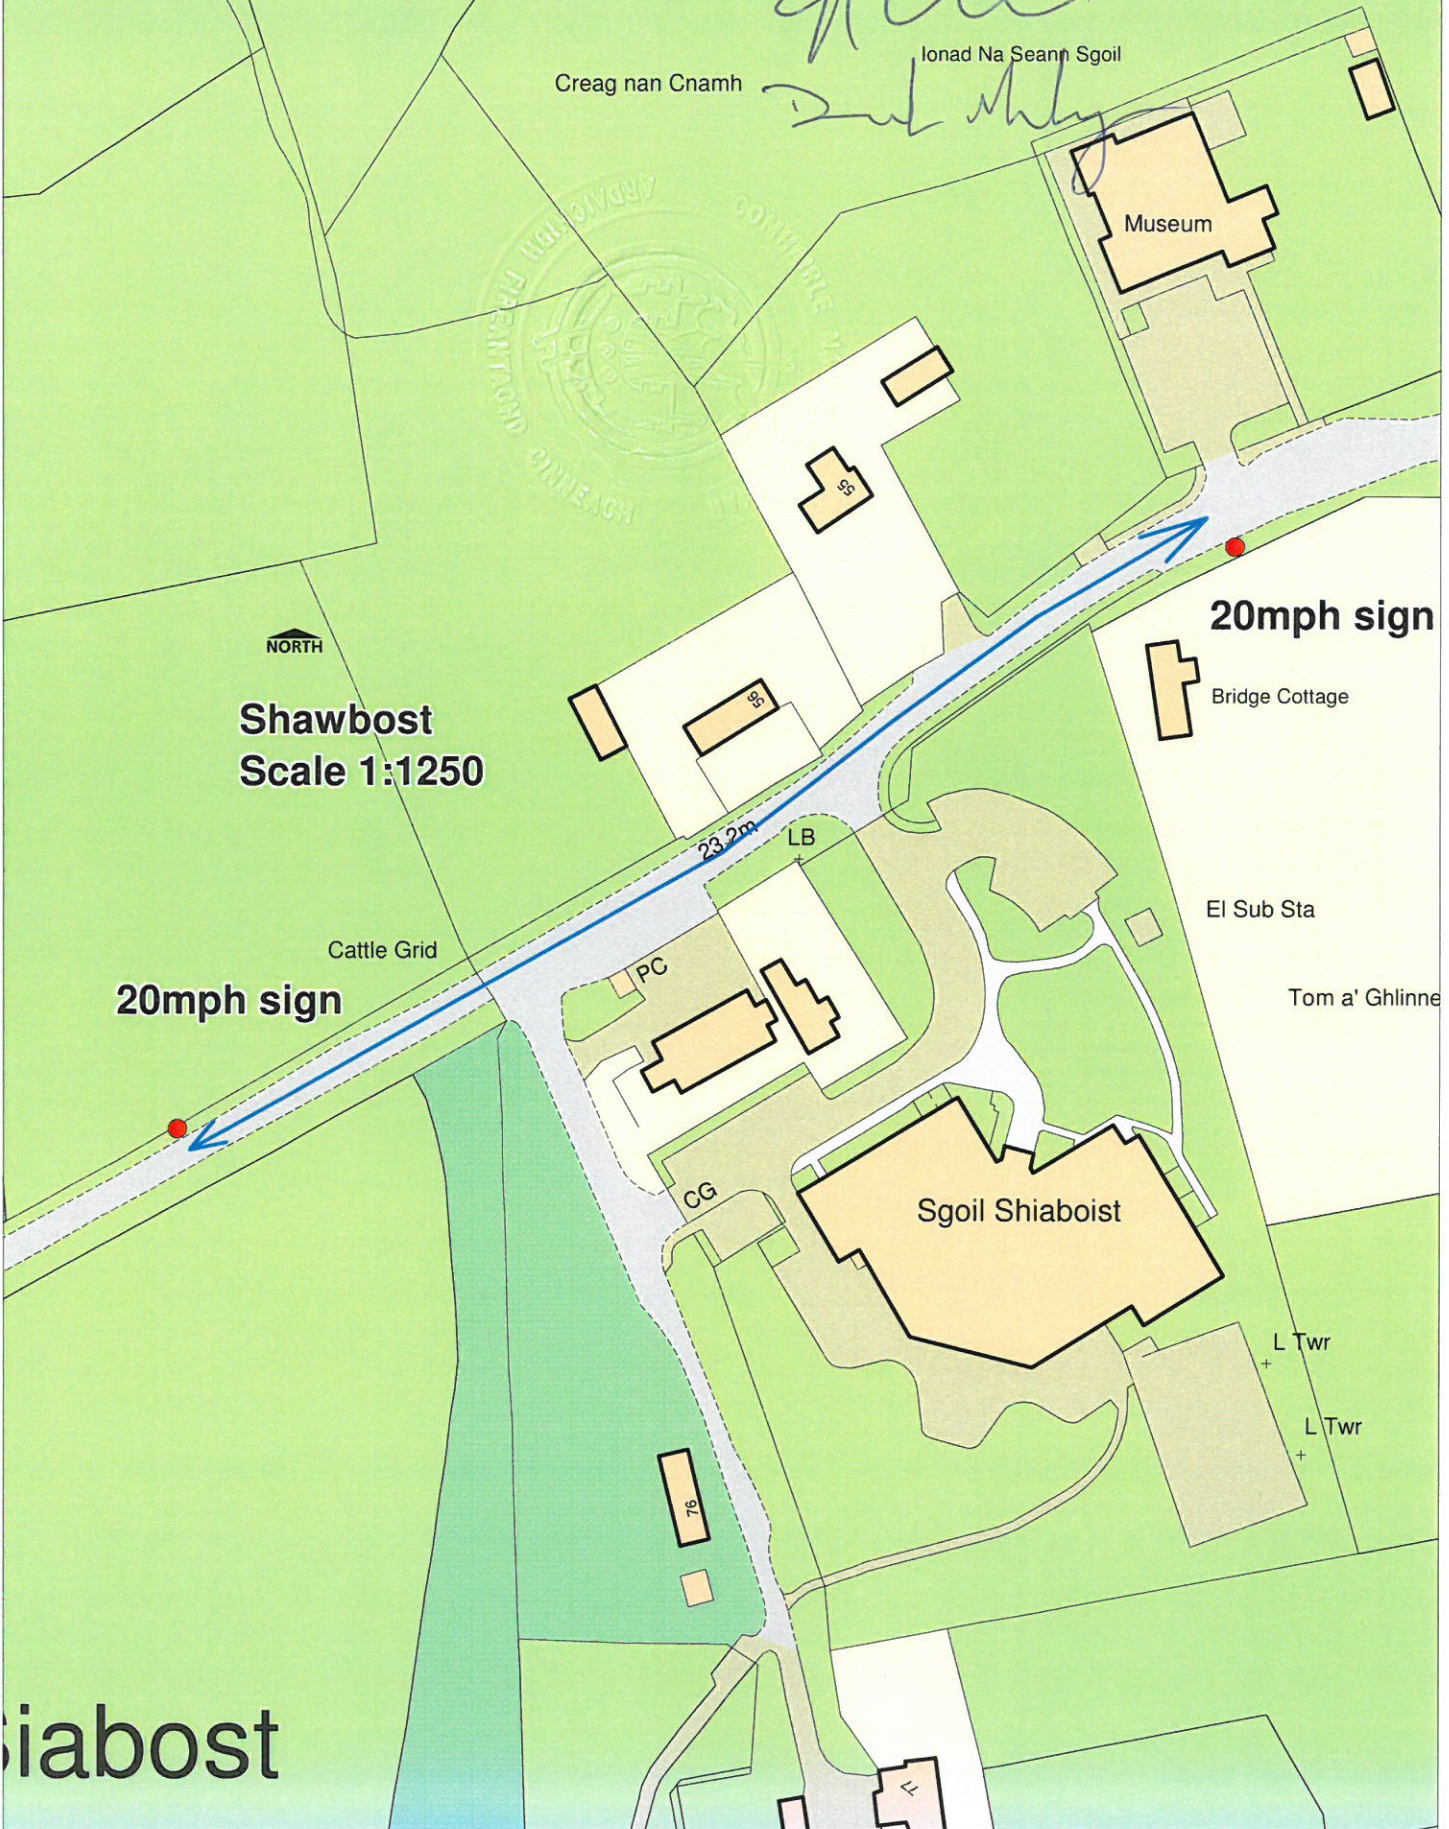

Comhairle nan Eilean Siar (20mph speed limit) at Schools Order 2006  
(Amendment No.1) Order 2013

Shawbost School, Isle of Lewis

*Clay 2 MacIntyre*  
*officer*  
*Sub Mgr*

Shawbost