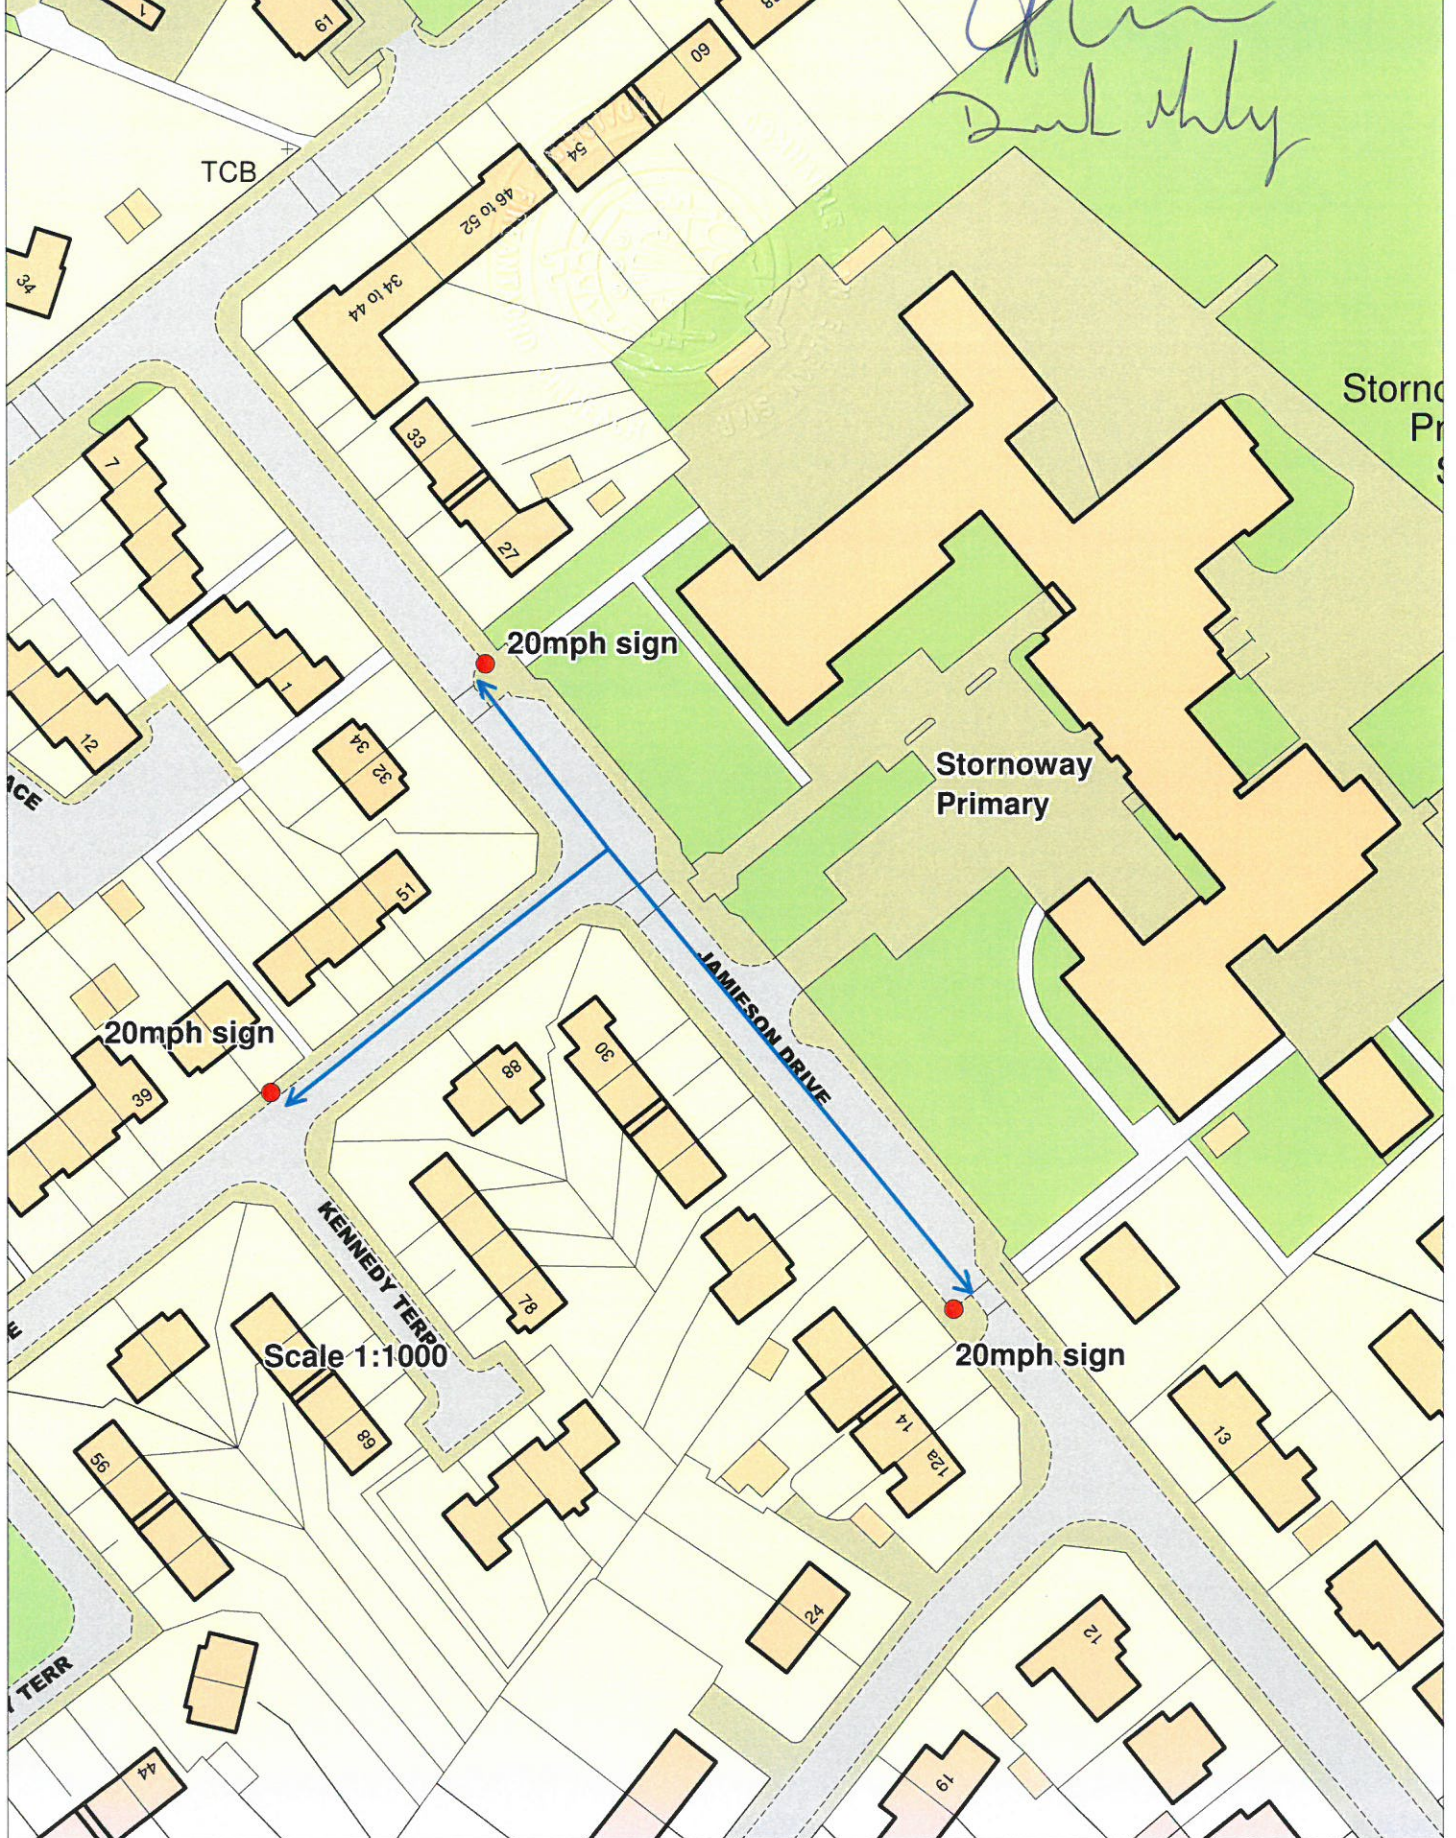

Comhairle nan Eilean Siar (20mph speed limit) at Schools Order 2006
(Amendment No.1) Order 2013

Stornoway Primary

*Don't make it
of the
school only*

20mph sign

20mph sign

Stornoway Primary

Scale 1:1000

20mph sign