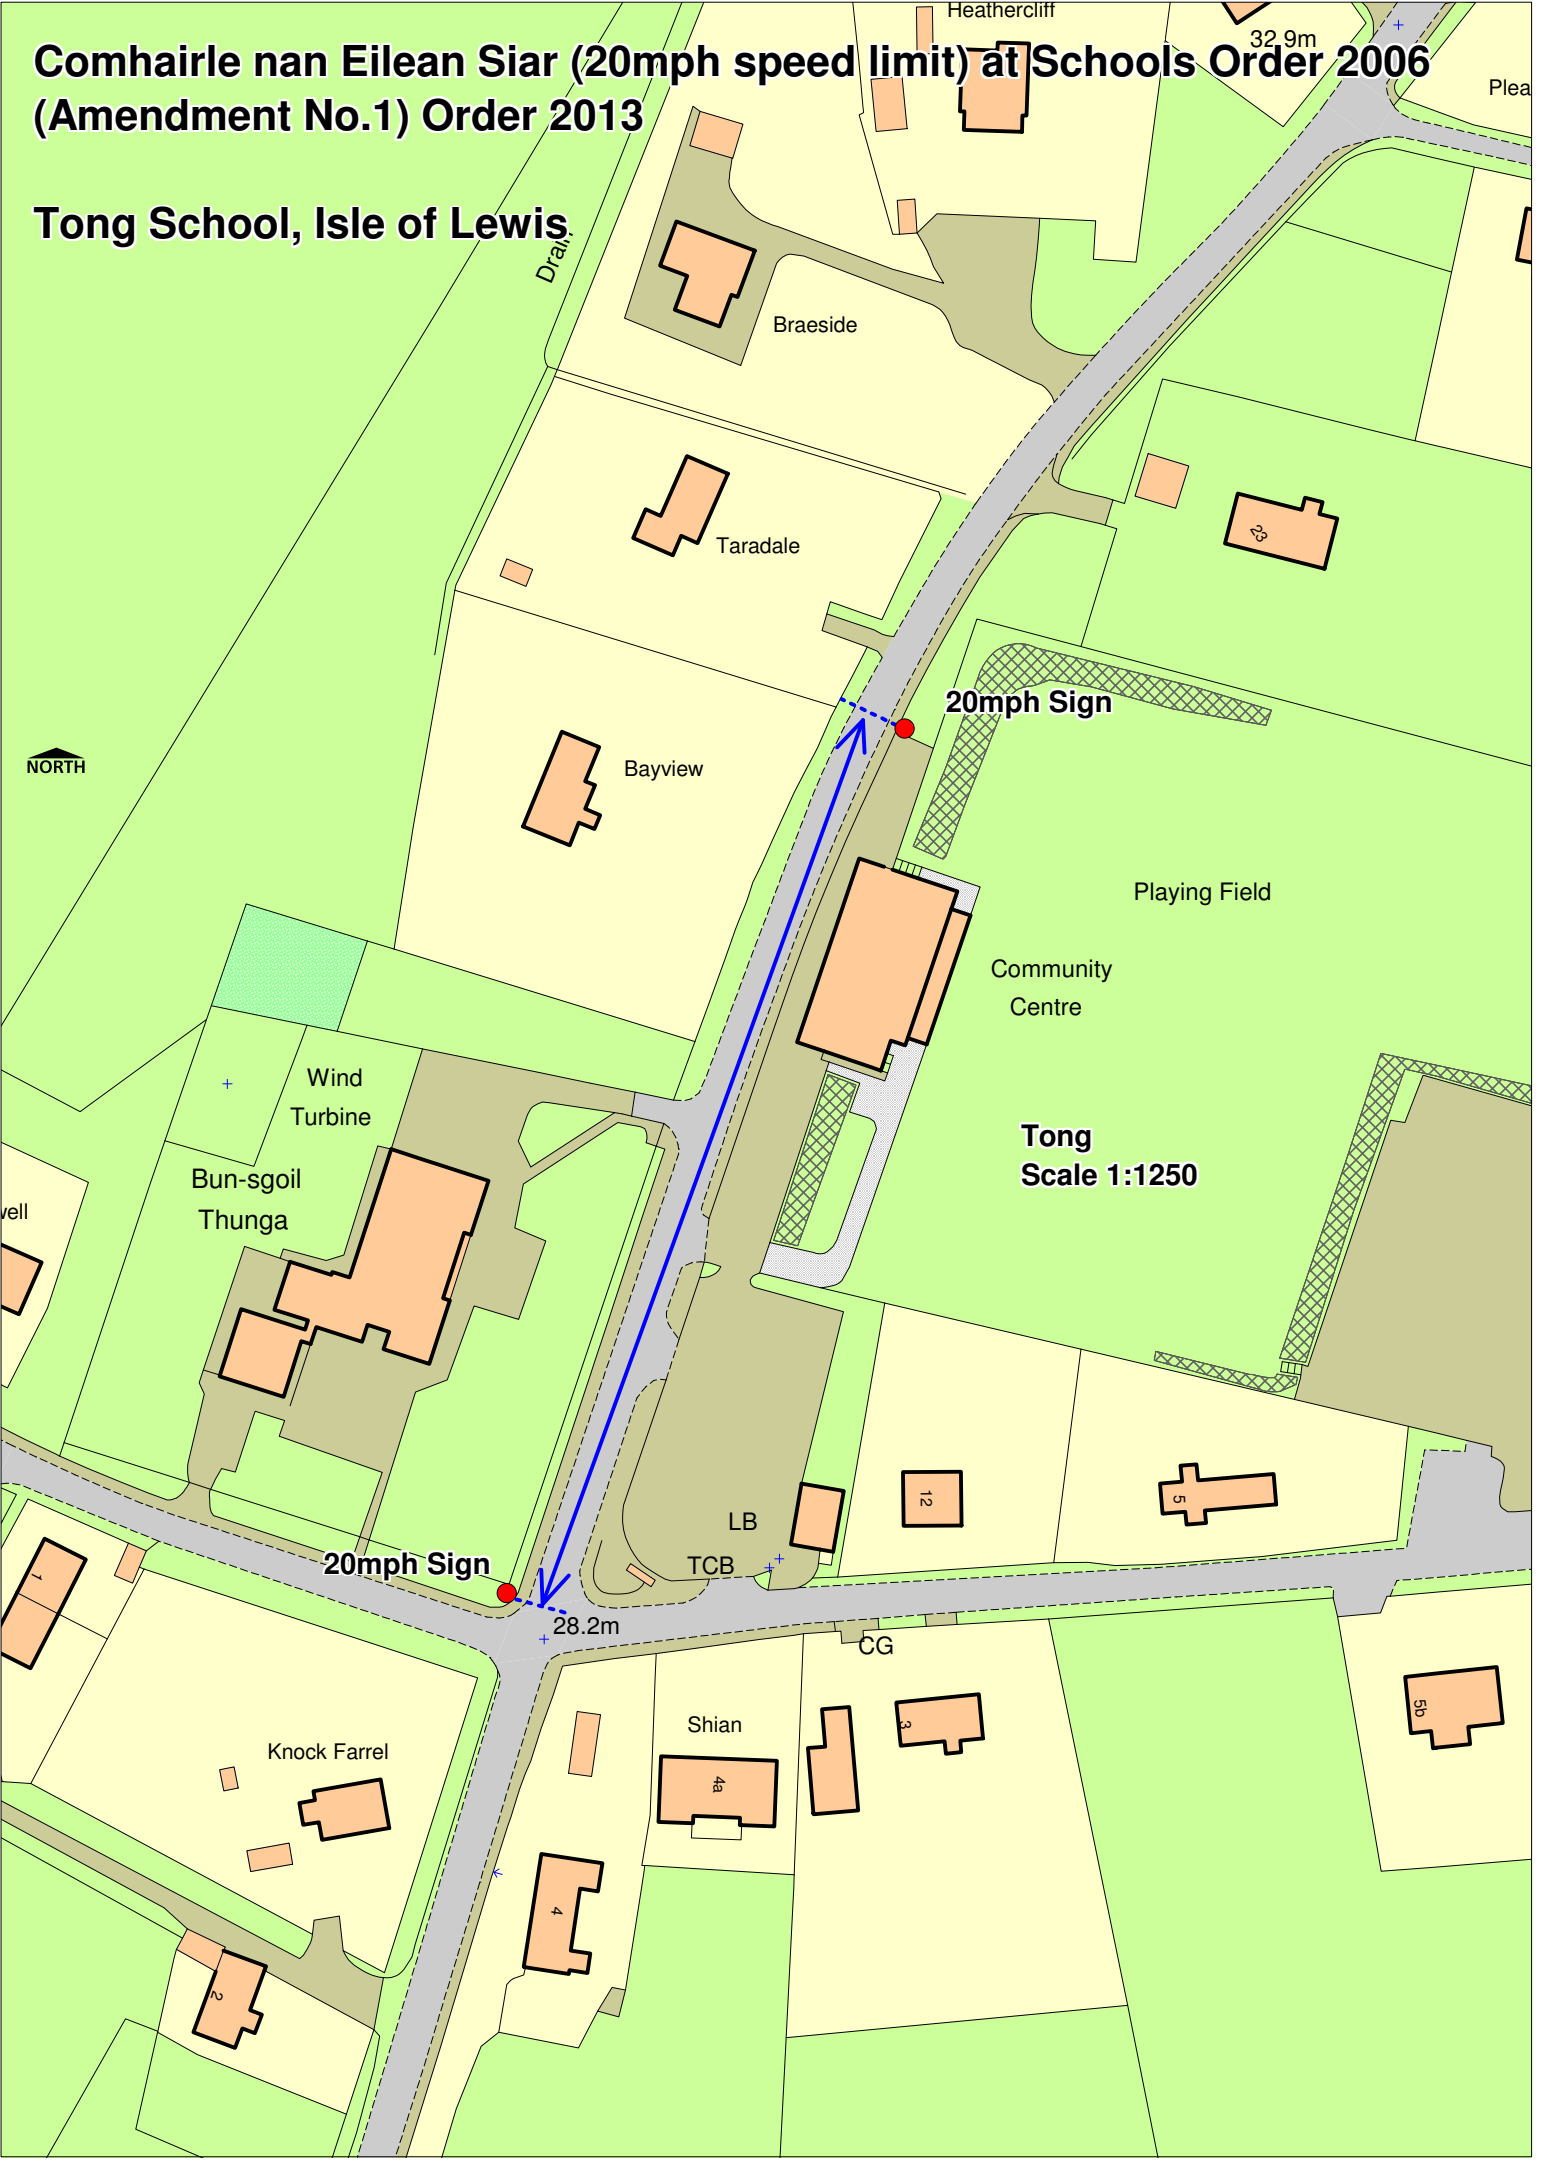

Comhairle nan Eilean Siar (20mph speed limit) at Schools Order 2006 (Amendment No.1) Order 2013

Tong School, Isle of Lewis

NORTH

20mph Sign

20mph Sign

28.2m

Tong
Scale 1:1250